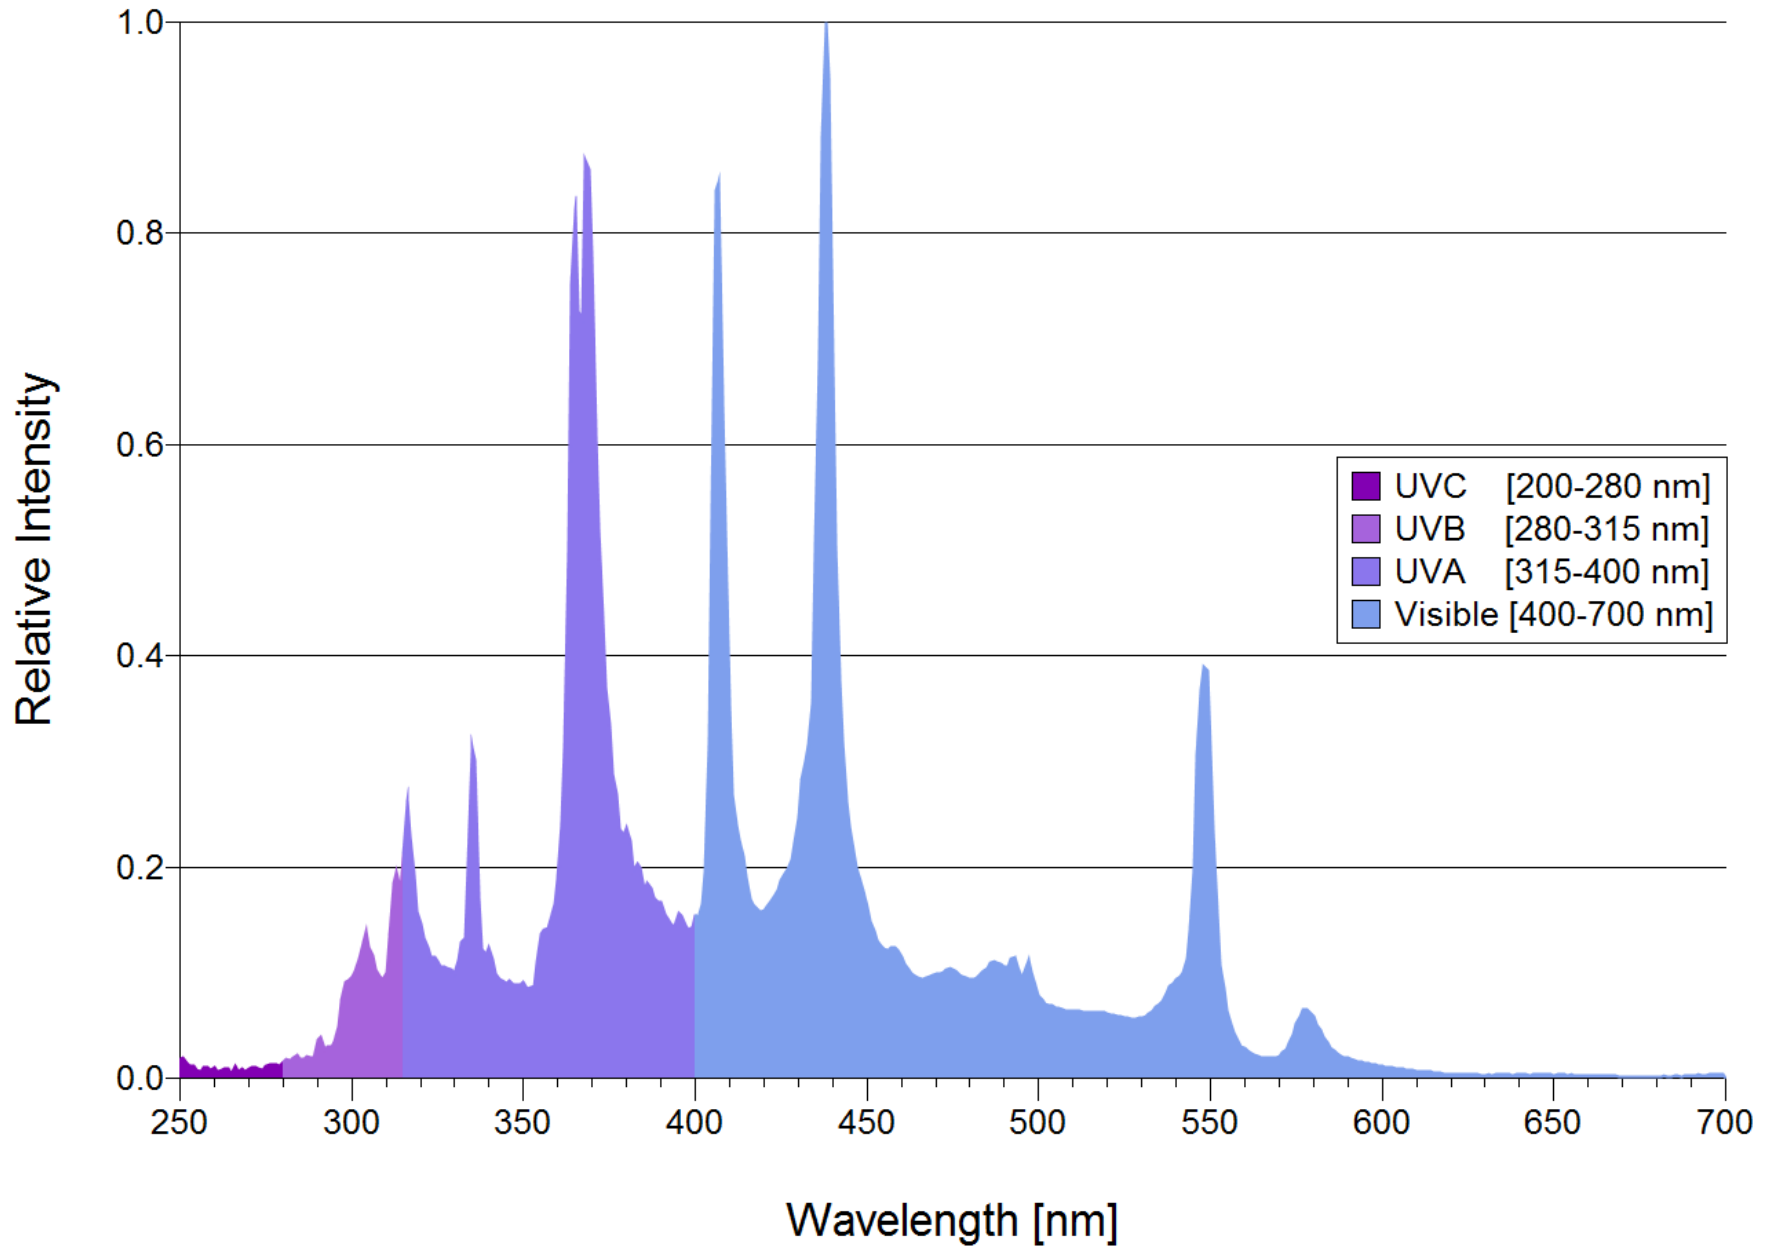

Uvitron 200W UVA Enhanced Spot Lamp Spectral Distribution UV1866

Uvitron 200W UVB Enhanced Spot Lamp Spectral Distribution UV2170