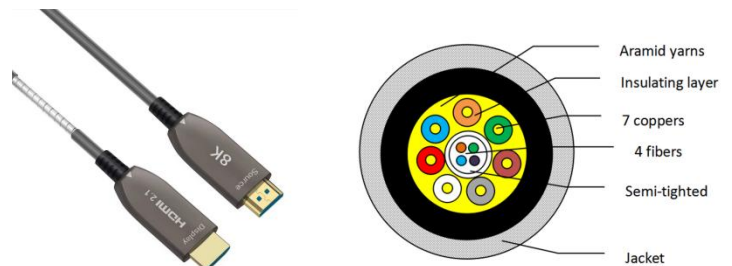

Product information:

The BHDC-21AA is an active optical HDMI 2.1 cable designed for transmission of the next generation of 8K video content. It is able to transmit resolutions up to 8K (7680 x 4320p) 4:4:4 at 60 Hz with a bandwidth of 48 Gbps via BONES' unique AOC+™ Fiber Optic Technology, which enables transmission eliminating the possibility of electronic interference.

Ready for future HDCP 2.3 content encryption, compatible with all current and emerging HDR standards (HLG, HDR-10 and HDR-10+, Dolby Vision, Perceptual Quantizer and SL-HDR-1) and compatible with eARC HD audio standard.

Applications:

- Digital signage
- LED signs & monitors for stadiums,hospitals,shipping malls
- Medical imaging equipment
- Airport boarding video information system
- Home Theater, Blu-ray, 3D video, projector, set-top box, DVR, game console control and monitor connection
- Radio and TV station
- Video conference equipment
- Security monitoring system

Certification:

Properties: