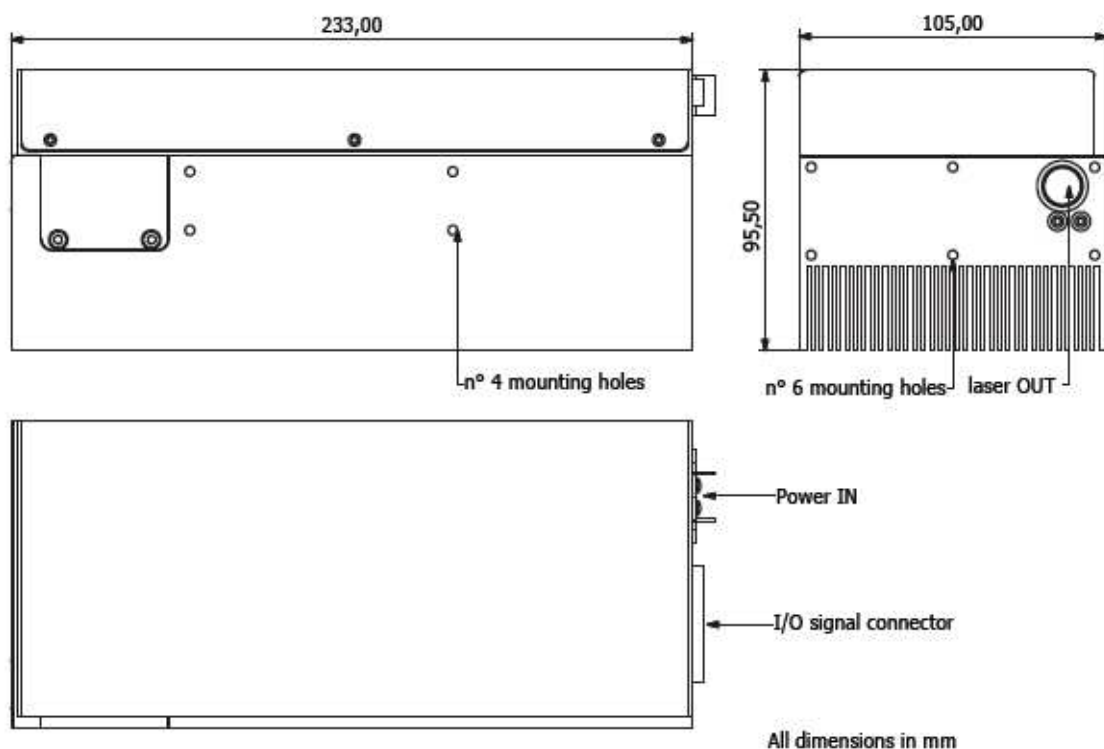

SOL

Compact Q-Switched DPSS Laser

SOL is the most compact Q-switched Diode Pumped Solid State laser available in the power range 4W to 20W. These air-cooled DPSS lasers are offered in a rugged and lightweight Single Unit, designed to allow easy and reliable integration in micro-machining and marking applications.

The SOL Single Unit Design is based on a permanently aligned Monolithic Optical Resonator integrated with 24 Vdc powered driving electronics. Cooling of the unit is provided by low noise fans.

Due to the Single Unit design, optical fibers and other delicate cable connections will not be necessary for system integration.

Compactness, insensitivity to environmental conditions and ease of handling guarantee superior operation

flexibility and performance/cost ratio.

The high peak power and the excellent beam quality of SOL lasers make them the ideal source for the most demanding industrial and scientific applications.

OPTIONS AVAILABLE

- » Beam expanding and collimating optics
- » Red aiming beam
- » Mechanical shutter
- » Extended frequency range
- » Pulse Width Modulation
- » Circular Polarization
- » Monitoring Photodiode
- » AC-DC Power Supply