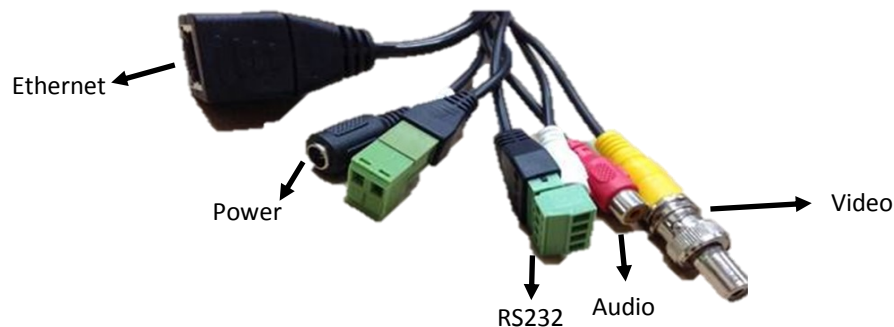

Camera Name	JK362 PoE
Detector Type	FPA, Uncooled Microbolometer
Detector Resolution	384x288
Thermal Sensitivity	0.05°C @ 30°C
Spectral Range	8-14um
Focal Length/FOV	9mm: 60° x 44° (standard) 13mm: 42° x 31° 19mm: 28° x 21° 35mm: 14° x 10° 50mm: 11° x 8°
Focusing	Focus Free athermal lens
Frame Rate	50Hz/ 60Hz
Image	
Format	PAL/NTSC Composite Video, H264 Network Digital Video
Processing	Automatic Gain Control (AGC) Digital Detail Enhancement (DDE)
Environmental	
Operating	-35°C ~ + 65°C
Storage	-40°C ~ +70°C
Humidity	≤95% non-condensing
Encapsulation	IP66
Automatic Heater	De-icing from the window
Physical Characteristics (Camera Body)	
Weight	3kg
Dimensions	362mm x 140mm x 145mm
Power	
Requirements	12V DC or PoE
Consumption (heating/normal)	≤35W ≤8W (with temperature controlling)
Start up Time	≤60s
Interfaces	
AV Out	Optional
RJ45 Ethernet	Yes
Alarm Input	Yes
Alarm Output	Yes

Please be aware specifications can vary from time to time

Marley's Business Park, Marley's Lane, Drogheda, Co. Louth, Ireland