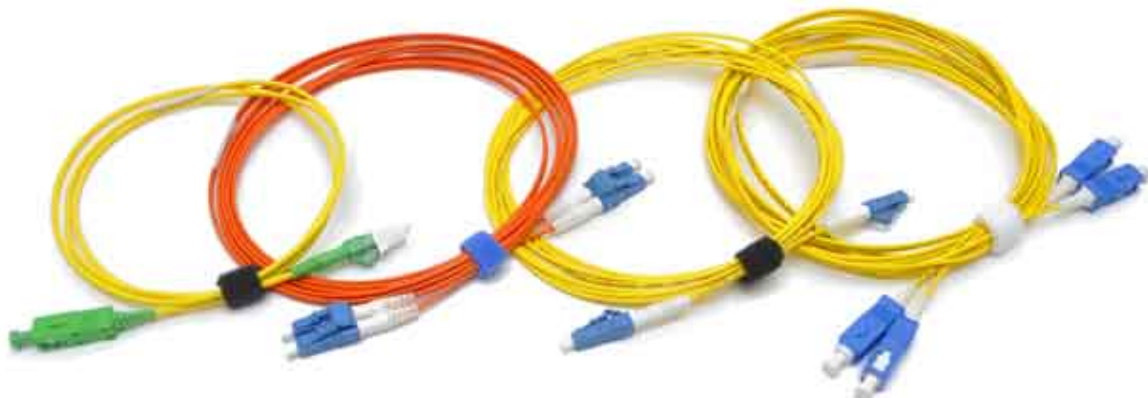

Mohawk Ltd. Store Mohawk Ltd. Calibrations Electronic Repair Center

Industrial Repair Center

Distribution Supply

Premium

Specifications	Corning Fiber & Senko connectors	Economic
Insertion Loss	≤ 0.10 dB	≤ 0.20 dB
Back Reflection	UPC ≥ -58 dB APC ≥ -60 dB	UPC ≥ -55 dB APC ≥ -60 dB
Fiber Type	Singlemode, Multimode	Singlemode, Multimode
ROHS Compliant	Yes	
Bend insensitive	50	
Assemblies	Simplex/Duplex	
Physical Contact	UPC or APC	
Connector Options	LC, LC/A, SC, SC/A, FC, FC/A, ST, E2000	
Warranty	25 Years	Limited Warranty

Request Quotation on Patchcords

Fiber Type *

Singlemode 9 

Fiber Type

Jacket *

3.0mm 

Jacket OD

Length *

1M 

Length Meters

Cable Type *

Simplex 

Simplex/Duplex

Connectors *

FC/UPC 

Ultra Polished/Angled Polished