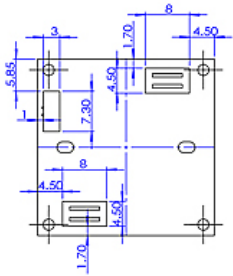

FRONT

BACK

CAMERA BOARD

32

V-1292 DSP Board

(BOTTOM)

(TOP)

V-1292 Sensor Board