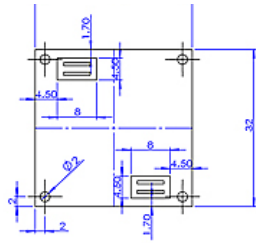

FRONT

BACK

CAMERA BOARD

32

V-1292 DSP Board

(BOTTOM)

(TOP)

V-1292 Sensor Board