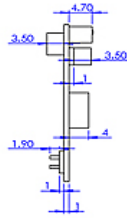

FRONT

BACK

CAMERA BOARD

32

V-1292 DSP Board

(BOTTOM)

(TOP)

V-1292 Sensor Board

(BOTTOM)

(TOP)