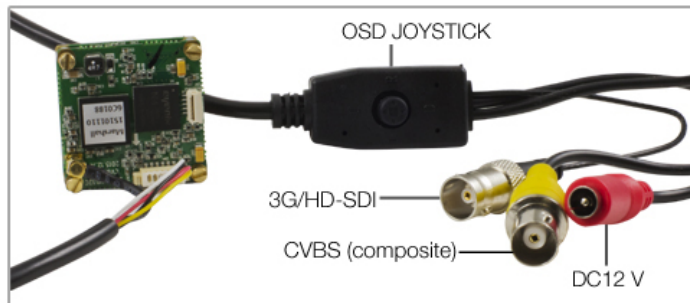

CAMERAS

OME >> CAMERAS >> V-1292B-2MP, V-1292-2MP

Print Page

V-1292B-2MP (59.94/29.97fps) | V-1292-2MP (60/50/30/25fps) 2.5MP Full-HD Color Board Camera

- 2.5 Megapixel 1/3-inch CMOS Sensor • M12 Lens Mount • V-1292B-2MP: 1920x1080p59.94/29.97, 1920x1080i59.94, 1280x720p59.94/29.97fps • V-1292-2MP: 1920x1080p60/50/30/25, 1920x1080i60/50, 1280x720p60/50/30/25fps • 3G/HD-SDI (BNC) & CVBS (BNC) on breakout cable (included) • Captures sharp & vivid color images at 0.2 lux (low light sensitive) • New WDR function supports high speed & high sensitivity to various light sources • OSD Menu Joystick on Breakout Cable (included)
- Stepped (Red/Blue) Gain Control, Gamma, Brightness and Shutter adjusts

FRONT

BACK

CAMERA BOARD

32

V-1292 DSP Board

(BOTTOM)

(TOP)

V-1292 Sensor Board