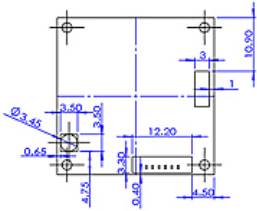

FRONT

BACK

CAMERA BOARD

32

V-1292 DSP Board

(BOTTOM)

(TOP)

V-1292 Sensor Board