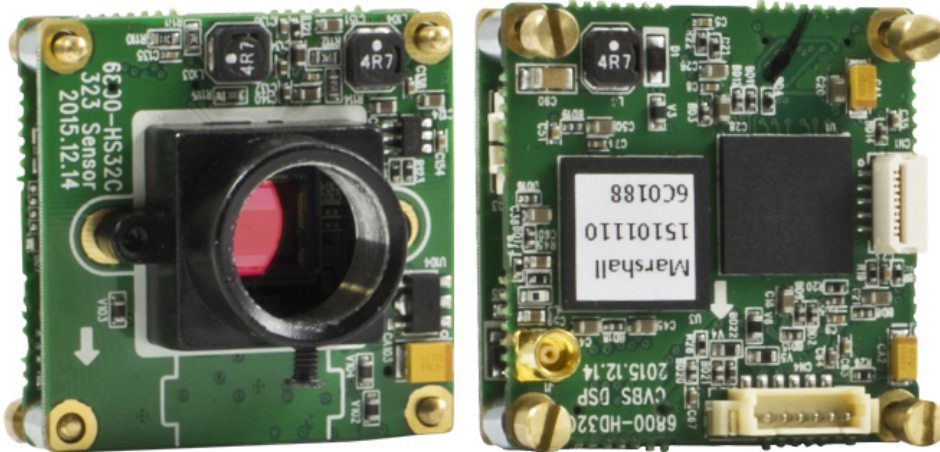

CAMERAS

OME >> CAMERAS >> V-1292B-2MP, V-1292-2MP

Print Page

V-1292B-2MP (59.94/29.97fps) | V-1292-2MP (60/50/30/25fps) 2.5MP Full-HD Color Board Camera

- 2.5 Megapixel 1/3-inch CMOS Sensor • M12 Lens Mount • V-1292B-2MP: 1920x1080p59.94/29.97, 1920x1080i59.94, 1280x720p59.94/29.97fps • V-1292-2MP: 1920x1080p60/50/30/25, 1920x1080i60/50, 1280x720p60/50/30/25fps • 3G/HD-SDI (BNC) & CVBS (BNC) on breakout cable (included) • Captures sharp & vivid color images at 0.2 lux (low light sensitive) • New WDR function supports high speed & high sensitivity to various light sources • OSD Menu Joystick on Breakout Cable (included)
- Stepped (Red/Blue) Gain Control, Gamma, Brightness and Shutter adjusts

FRONT

BACK

CAMERA BOARD

32

V-1292 DSP Board

(BOTTOM)

(TOP)

V-1292 Sensor Board