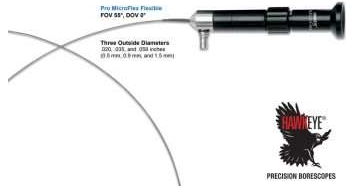

Related products

Hawkeye® Pro MicroFlex Flexible Borescopes (.020 – .059 mm dia)

Select options

[User Guides](#) [Data Sheets](#) [Catalogs](#) [Customer Service](#) [Terms & Conditions](#) [Privacy Policy](#) [Contact](#)

Gradient Lens Corporation®

207 Tremont Street
Rochester, New York 14608

800-536-0790 or 585-235-2620

© 2020. Gradient Lens Corporation. All Rights Reserved.