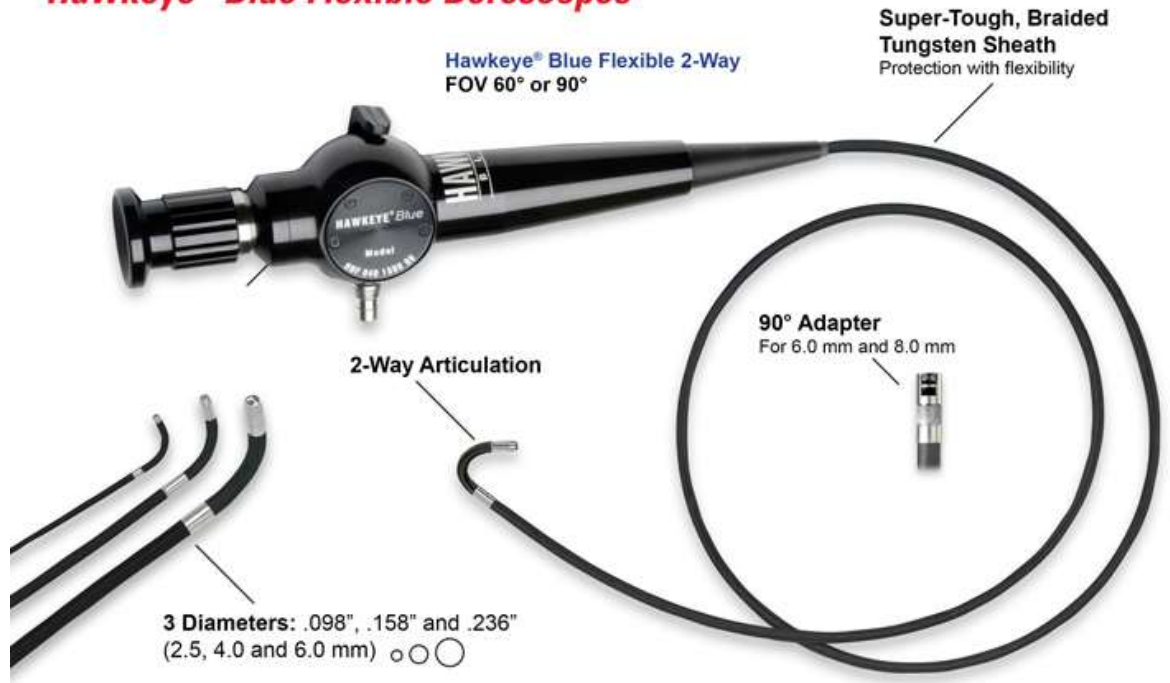

2-way Articulation

Four Hawkeye® Blue Flexible borescopes, in diameters from 2.5 mm to 6.0 mm, are 2-way articulating. Control the direction-of-view of the tip over a 300° range ($\pm 150^\circ$), in a single plane, using a thumb-lever on the aluminum borescope body. Lock the lever to hold a particular view. The field-of-view is 45°, except for the 4 mm, which covers a wide 90° field. The viewable image is large and clear.

Choose the diameter and length you need. Larger diameters have more optical glass imaging fibers, giving higher resolution, and thus sharper, more detailed images.

Use the Hawkeye Blue Flexible borescope to inspect complex castings like engine blocks, turbochargers, tubes, pipes, and turbine engines.

Hawkeye® Blue Flexible Borescopes

Made in the USA