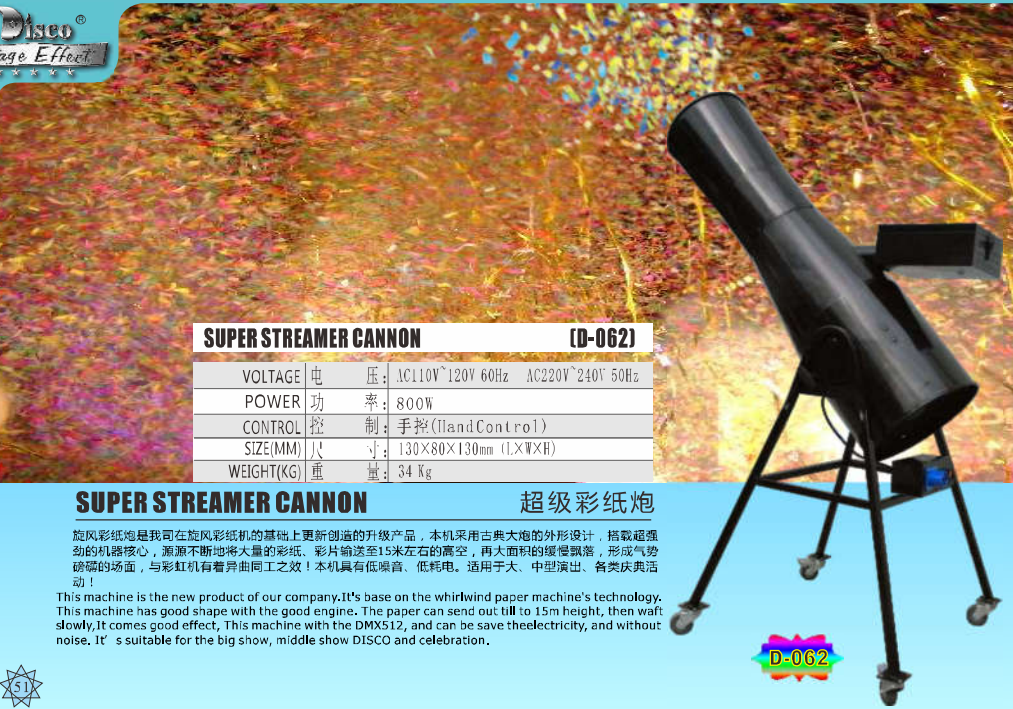

SUPER STREAMER CANNON (D-062)

VOLTAGE	电 压:	AC110V~120V 60Hz AC220V~240V 50Hz
POWER	功 率:	800W
CONTROL	控 制:	手控 (Hand Control)
SIZE(MM)	尺 寸:	130X80X130mm (L×W×H)
WEIGHT(KG)	重 量:	34 Kg

超级彩纸炮

旋风彩纸炮是我司在旋风彩纸机的基础上更新创造的升级产品，本机采用古典大炮的外形设计，搭载强劲的机器核心，源源不断地将大量的彩纸、彩片输送至15米左右的高空，再大面积的缓慢飘落，形成气势磅礴的场面，与彩虹机有着异曲同工之效！本机具有低噪音、低耗电。适用于大、中型演出、各类庆典活动！

D-062

彩带射手机 COLORFUL RIBBON LAUNCHER MACHINE

此机是为彩带发射而设计的，它具有成本低，经济实用等特点，能把大量彩带射到10-20米的高空形成壮观的场面，可应用在大型演出，DISCO舞厅。

COLORFUL RIBBON LAUNCHER (D-002)

VOLTAGE	电 压:	AC110V~120V 60Hz AC220V~240V 50Hz
POWER	功 率:	50W
SHOOTING HEIGHT	喷射高度:	10-15M
CONTROL	控 制:	DMX-512 电控 (Power Supply)
SIZE(MM)	尺 寸:	200X130X660mm (L×W×H)
WEIGHT(KG)	重 量:	1.75 kg