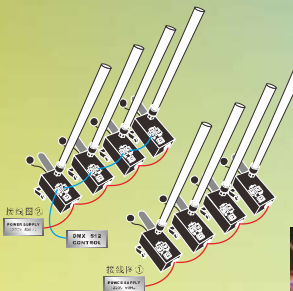

D-002

D-003