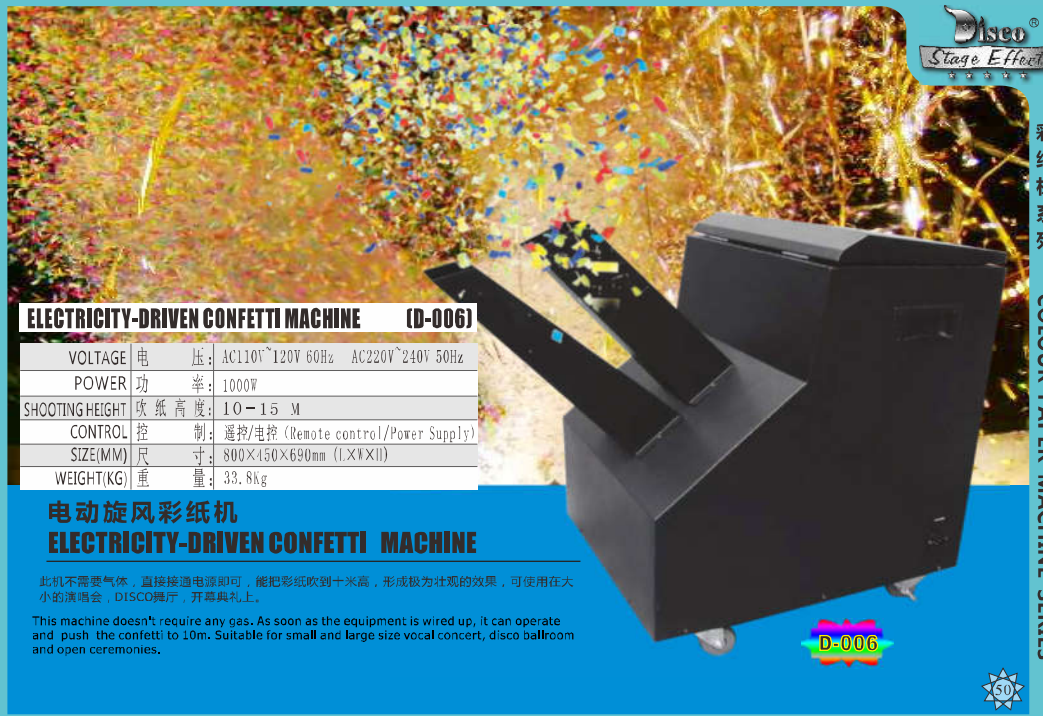

ELECTRICITY-DRIVEN CONFETTI MACHINE (D-006)

VOLTAGE	电 压:	AC110V~120V 60Hz AC220V~240V 50Hz
POWER	功 率:	1000W
SHOOTING HEIGHT	纸 屑 高 度:	10-15 M
CONTROL	控 制:	遥控/电控 (Remote control/Power Supply)
SIZE(MM)	尺 寸:	800X450X690mm (L×W×H)
WEIGHT(KG)	重 量:	33.8kg

电动旋风彩纸机 ELECTRICITY-DRIVEN CONFETTI MACHINE

此机不需要气体，直接接通电源即可，能把彩纸吹到十米高，形成极为壮观的效果，可使用在大小不同的演唱会，DISCO舞厅，开幕典礼上。

This machine doesn't require any gas. As soon as the equipment is wired up, it can operate and push the confetti to 10m. Suitable for small and large size vocal concert, disco ballroom and open ceremonies.

D-006