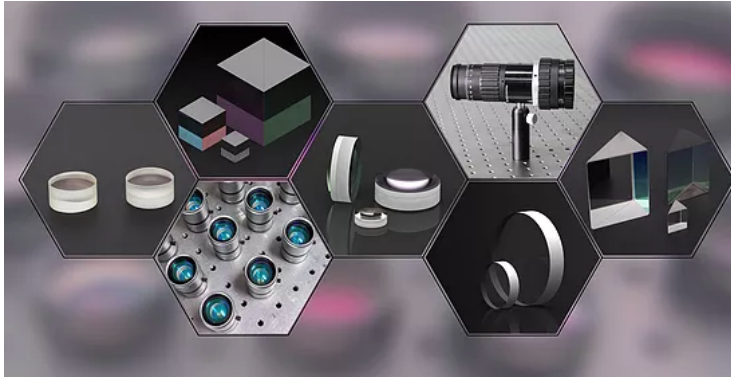

[Home](#)

[About Us](#)

[Services](#)

[News & Publications](#)

[Contact](#)

[Shop](#)

Golden Vue Optics

Your optics supplier

[Home](#) / [BK7 Plano Convex Lenses](#)