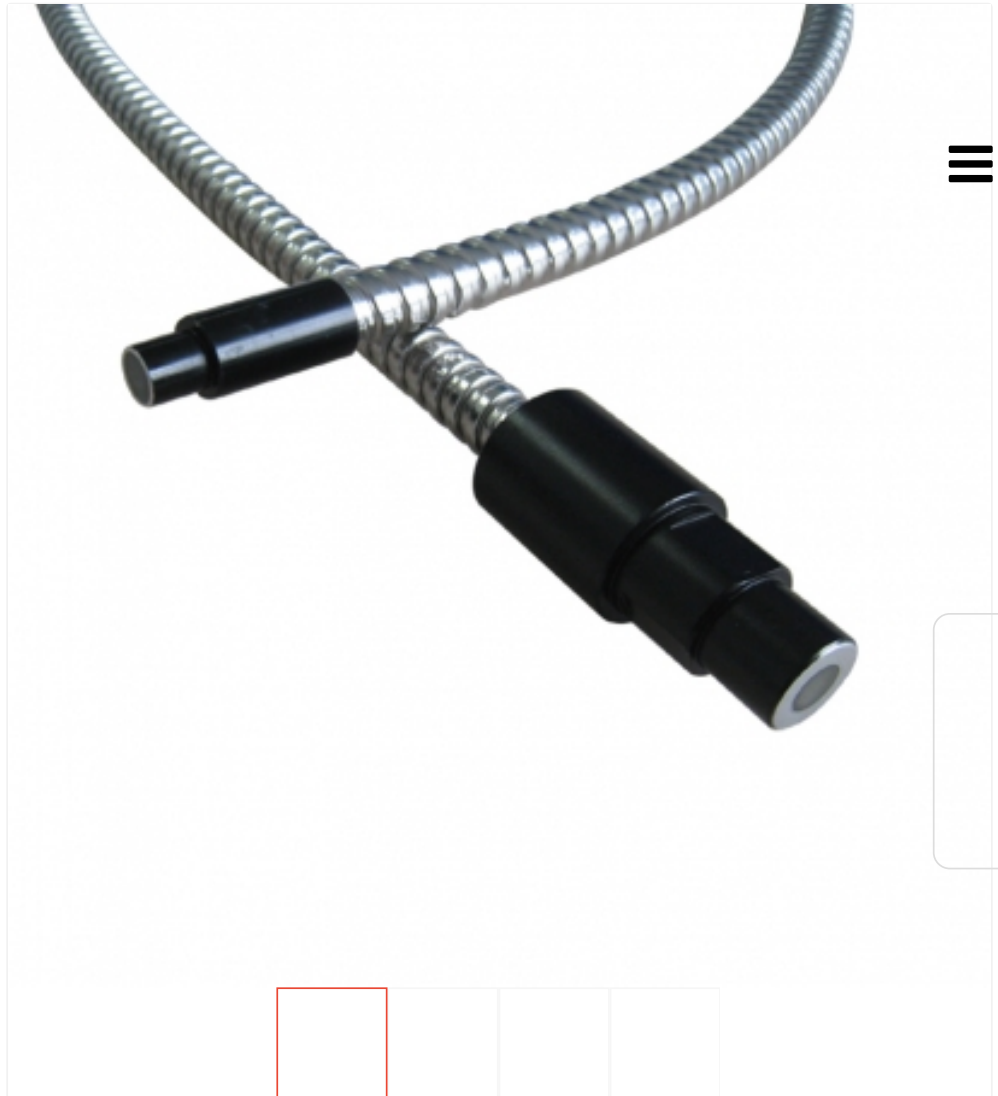

### Flexible Light Guide

- Free bending, flexible use
- A variety of HECHO standard sizes
- Standard input accepts HECHO LED and Halogen series light sources
- Custom configurations are available. Lead time is required.