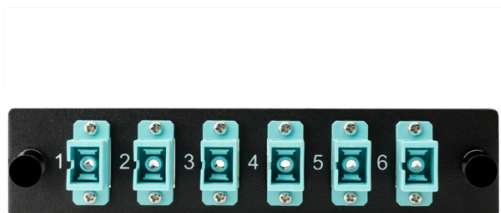

Specification Sheet

Part Number: VFAP6SMMQSCZ

Article Number

904-00374

Type

VFAP6SMMQSCZ

Color

Aqua (AE)

Features & Benefits

- High performance zirconia ceramic ferrules allow for frequent, repeated insertion.
- Standard LC, SC, ST, MTP and MTRJ connector options to suit specific applications.
- “Snap lock” fixtures for easy and secure mounting.
- Meet ANSI/TIA/EIA 568-C standards.
- Meet ANSI/TIA/EIA 604 (FOCIS) connector interface requirements.
- GSA compliant panels meet TAA requirements for use in government projects.

Quantity Per

box

| | |
|------------------------------|--|
| Product Description | For customized wall mount and rack mount fiber optic enclosures, HellermannTyton offers panel options featuring a variety of adapters to suit different preferences and applications. In addition to adapter panels with standard LC, SC, ST, MTP and MTRJ connections, HellermannTyton also offers custom solutions. Our adapter panels include options to accommodate OS1/2 in both standard and angled versions, as well as 62.5/125µm OM1, 50/125µm OM2 and 50/125µm 10 Gb OM3/4. HellermannTyton adapter panels are made with zirconia ceramic or phosphor bronze ferrules for minimal insertion loss contribution. Zirconia ceramic ferrules provided excellent durability and are an ideal choice for use in laser optimized multimode and single mode applications. HellermannTyton offers both standard and GSA compliant adapter panels. GSA compliant panels meet Trade Agreement Act (TAA) requirements, making them acceptable for use in US government projects. |
| Short Description | Fiber Adapter Panel Preloaded with 6 Simplex SC MM, Aqua, 1/pkg |
| Global Part Name | VFAP6SMMQSCZ-MET-BU |
| Technical Description | FT Adapter Panel Preloaded with 6 Simplex SC MM, Aqua |
| Port Count | 6 |
| Length L (Imperial) | 5.09 |
| Length L (Metric) | 129.3 |
| Height H (Imperial) | 1.14 |
| Height H (Metric) | 29.0 |
| Material | Metal (MET) |