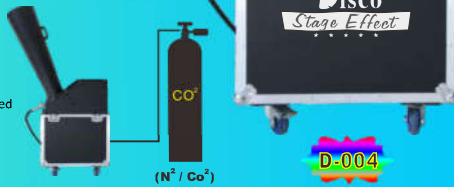

D-004

大型彩虹机 LARGE-SIZED CONFETTI MACHINE

LARGE-SIZED CONFETTI MACHINE (D-004)

VOLTAGE	电 压:	AC110V~120V 60Hz AC220V~240V 50Hz
GAS	气 体:	CO² / N²
COVERAGE AREA	覆盖范围:	100-200m²
SIZE(MM)	尺 寸:	870×370×1670mm (L×W×H)
WEIGHT(KG)	重 量:	17 Kg

此大型彩虹机能在瞬间把大量彩纸喷向高空，形成极为壮观的效果，特点：喷嘴可以伸缩，可以接5KG或2.5KG的气瓶灵活使用，可使用在大小型的演唱会DISCO舞厅，开幕典礼上。此机分为：电动的和手动两种。

(N² / Co²)