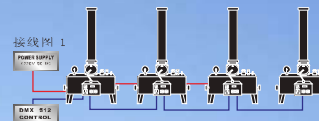

大型彩虹机 LARGE-SIZED CONFETTI MACHINE

LARGE-SIZED CONFETTI MACHINE (D-004)

VOLTAGE	电 压:	AC110V~120V 60Hz AC220V~240V 50Hz
GAS	气 体:	CO² / N²
COVERAGE AREA	覆盖范围:	100-200m²
SIZE(MM)	尺 寸:	870×370×1670mm (L×W×H)
WEIGHT(KG)	重 量:	17 Kg

此大型彩虹机能在瞬间把大量彩纸喷向高空，形成极为壮观的效果，特点：喷嘴可以伸缩，可以接5KG或2.5KG的气瓶灵活使用，可使用在大小型的演唱会DISCO舞厅，开幕典礼上。此机分为：电动的和手动两种。

便携式彩虹机 PORTABLE RAINBOW MACHINE

PORTABLE RAINBOW MACHINE (D-004A)

VOLTAGE	电 压:	AC110V~120V 60Hz AC220V~240V 50Hz
GAS	气 体:	CO² / N²
SHOOTING HEIGHT	吹纸高度:	1.5 - 20M
SIZE(MM)	尺 寸:	580×360×600mm (L×W×H)
WEIGHT(KG)	重 量:	20 Kg

此彩虹机携带方便，价格便宜，使用8公升气瓶，航空箱，气瓶，管子结合在一起，使用起来非常简便。是中小型演出的最好选择。

The rainbow machine, easy to carry, the price is cheap, use 8 liters cylinder, air boxes, cylinders, machine together, use rise very convenient. Is the best choice of small and medium-sized performances.

彩带礼炮机 COLORED RIBBONS SALUTE MACHINE

适用于各类典礼开幕，发射距离达20米，角度可调安装各类纸花，彩带以空气为动力，把纸花、彩带喷向高空，场面非常壮观。

COLORED RIBBONS SALUTE MACHINE (D-007)

VOLTAGE	电 压:	AC110V~120V 60Hz AC220V~240V 50Hz
POWER	功 率:	150W
RANGE	射 程:	10-15M
SIZE(MM)	尺 寸:	300×250×660mm (L×W×H)
WEIGHT(KG)	重 量:	8.8 Kg

D-008

超级礼炮机 SUPER SALUTE MACHINE

此大型礼炮机是在原有的小型礼炮机的基础上进行升级的，喷嘴更大，装的彩纸更多，射程更远，全不锈钢外观，拥有高贵的造型，喷射彩纸带漫天飞舞壮观的场面能让喜庆的节日锦上添花。本品可采用二氧化碳或氮气充气，也可用空气压缩机进行加气，操作控制可用DMX512也可用电源控制，灵活性大大提高，操作简单安全是各种户外演出、喜庆节日不可缺少的特效器材！

SUPER SALUTE MACHINE (D-058)

VOLTAGE	电 压:	AC110V~120V 60Hz AC220V~240V 50Hz
POWER	功 率:	200W
RANGE	射 程:	15-20M
SIZE(MM)	尺 寸:	650×450×1150mm (L×W×H)
WEIGHT(KG)	重 量:	23 Kg