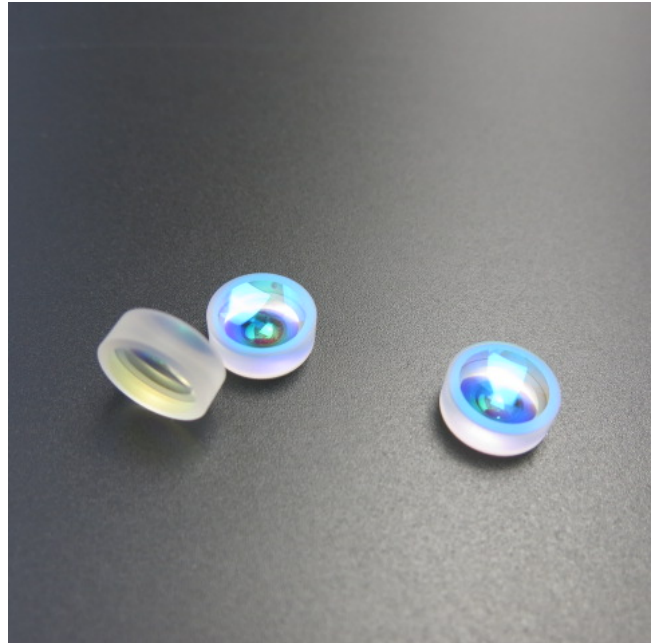

PRODUCTS

Optical Components

Special components

Material	N-BK7
Dimension(mm)	Customize available
Dimension Tolerance(mm)	+0/-0.1
Clear Aperture	>85%
Thickness (mm)	Customize available
Thickness Tolerance(mm)	+/-0.1
Centration	<3 arc min
Surface Quality	20/10,40/20,60/40
Bevel	0.25*45°
Coating	Customize available