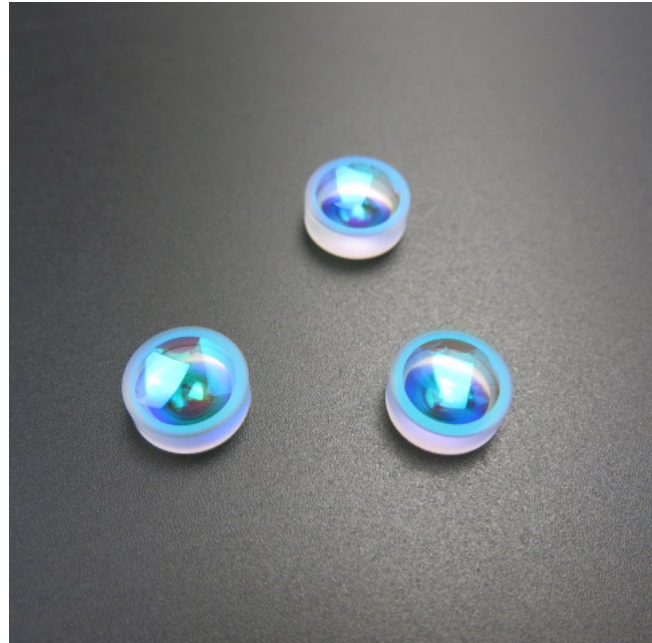

PRODUCTS

Optical Components

Special components

Material	H-LAK10
Dimension(mm)	Customize available
Dimension Tolerance(mm)	+0/-0.1
Clear Aperture	>85%
Thickness (mm)	Customize available
Thickness Tolerance(mm)	+/-0.1
Centration	<3 arc min
Surface Quality	20/10,40/20,60/40
Bevel	0.25*45°
Coating	Customize available