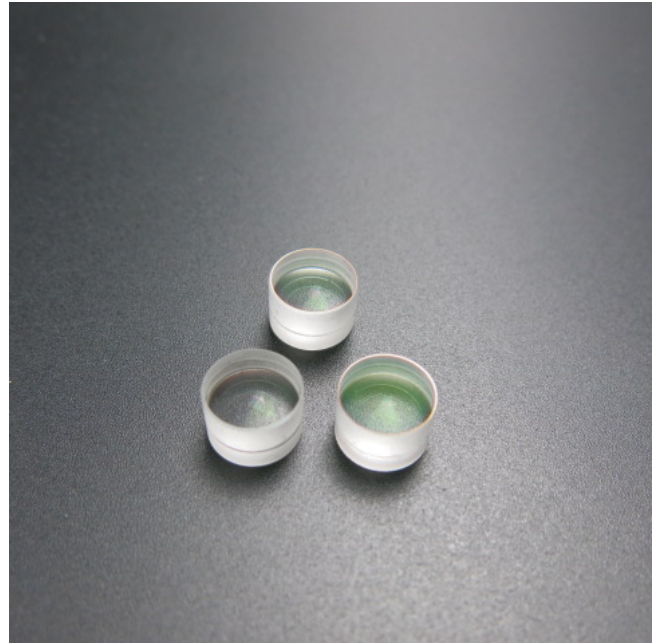

PRODUCTS

Optical Components

Special components

Material	ZK1-ZF2
Dimension(mm)	Customize available
Dimension Tolerance(mm)	+0/-0.1
Clear Aperture	>85%
Thickness (mm)	Customize available
Thickness Tolerance(mm)	+/-0.1
Centration	<3 arc min
Surface Quality	20/10,40/20,60/40
Bevel	0.25*45°
Coating	Customize available