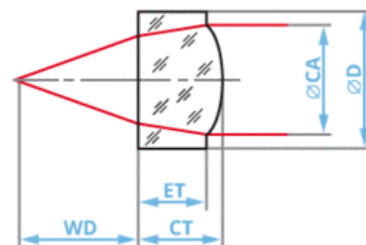

BEAM-SHAPING MIRROR
ARRAY

INDIVIDUALLY CUSTOMIZED ASPHERES

We are able to manufacture aspheres with a diameter of up to 30 mm. We gladly take over or assist with the design of the lens, but are at the same time ready to manufacture according to your drawing and specifications. New molding technologies allow for the production of biconvex or meniscus lenses. Besides our ability to manufacture laser collimating lenses, we are also profoundly experienced in designing and producing other types of aspheres, such as correctional lenses, to name just one example.

STANDARD ASPHERES

D: diameter
NA: numerical aperture
FL: focal length
WD: working distance
CA: clear aperture
CT: center thickness
ET: edge thickness
RMS: axial wave front aberration

Below please find an overview of our stock lenses. All Zemax files are downloadable for your convenience. For easy price inquiry, please click on the respective name of the lens you are interested in and let us know the desired quantity as well as the required hard coating.