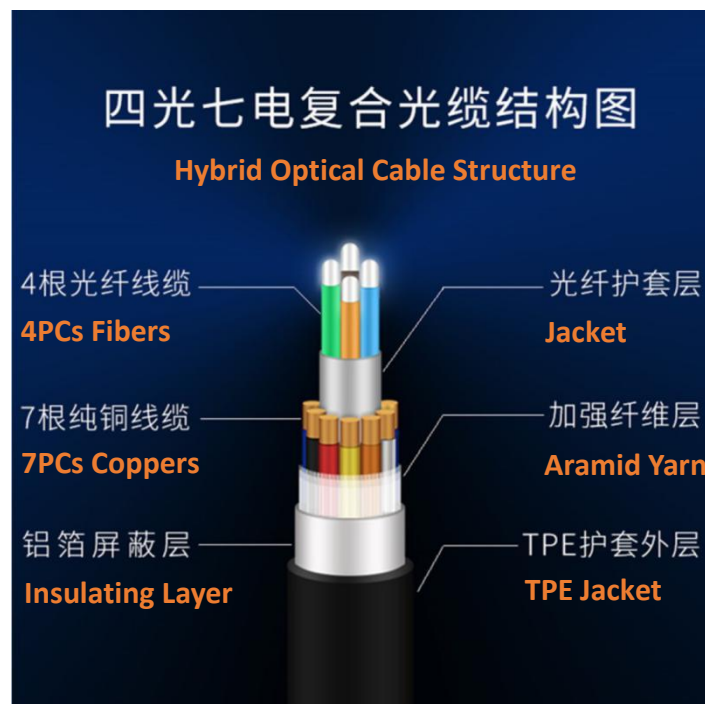

Item	Symbol	Minimum Value	Maximum Value	Unit
Voltage	VCC	4.75	5.25	V
Working Temperature	Top	0	50	°C

Technical Specification:

Item	Description	
	Transmitter (Source)	Receiver (Sink)
HDCP & DDC	HDCP 2.2 Fully Support bi- directional EDID and HDCP communication	
Video Bandwidth	12 Gbps/x4Channel	
Supported Resolution & Distance	480p, 720p, 1080i and 1080p deep color, 4Kp50/60/100/120 and 8Kp50/60 up to 30m	
O/E Converter	4 channel 850 nm VCSEL array	4 CH GaAs PD array
Connector Type	HDMI type A	
Cable Type	Hybrid type with OM3 fiber and copper wire	
Cable Length	15m/20m/30m (with +/- 20cm tolerance) Custom length available.	
Cable Outer Diameter	4.5mm	
Jacket Outer Material	PVC/TPU(Custom)	
Cable Weight TBD	Cable Weight TBD	
Cable Color TBD	Cable Color TBD	
Differential Input	100 ohm (typ)	
Power Consumption	250mW (max)	
Power Supply	Non external power required	

HDMI Type A Pin Definition:

Diagram:

Hybrid Optical Cable Structure:

Ordering Information:

LENGTH	PARTNUMBER/SKU	DESCRIPTION
10m /33ft	BHDC-21MM-010	8K/60Hz,4K/120Hz,48Gbps HDMI Fiber Active Optical Cable (AOC)
15m /50ft	BHDC-21MM-015	8K/60Hz,4K/120Hz,48Gbps HDMI Fiber Active Optical Cable
20m /67ft	BHDC-21MM-020	8K/60Hz,4K/120Hz,48Gbps HDMI Fiber Active Optical Cable
30m /100ft	BHDC-21MM-030	8K/60Hz,4K/120Hz,48Gbps HDMI Fiber Active Optical Cable
40m /131ft	BHDC-21MM-040	8K/60Hz,4K/120Hz,48Gbps HDMI Fiber Active Optical Cable
50m /164ft	BHDC-21MM-050	8K/60Hz,4K/120Hz,48Gbps HDMI Fiber Active Optical Cable
60m /197ft	BHDC-21MM-050	8K/60Hz,4K/120Hz,48Gbps HDMI Fiber Active Optical Cable
70m /230 ft	BHDC-21MM-070	8K/60Hz,4K/120Hz,48Gbps HDMI Fiber Active Optical Cable