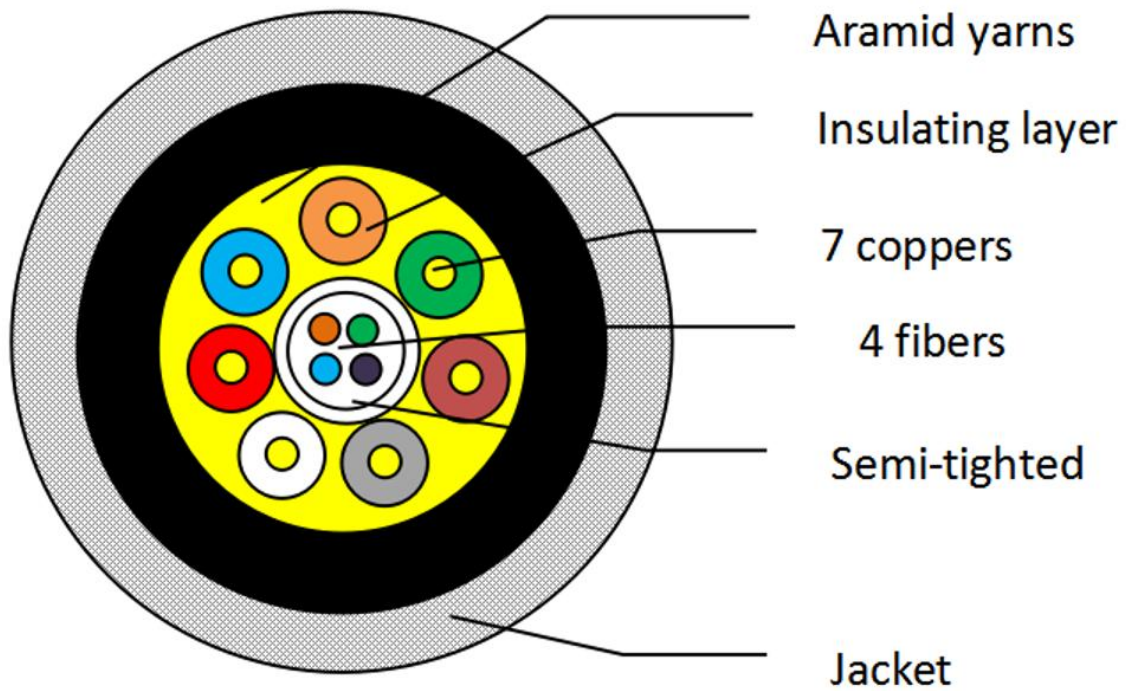

Item	Symbol	Minimum Value	Maximum Value	Unit
Voltage	VCC	4.75	5.25	V
Working Temperature	Top	0	50	°C

Technical Specification:

Item	Description	
	Transmitter (Source)	Receiver (Sink)
HDCP & DDC	HDCP 2.2 Fully Support bi- directional EDID and HDCP communication	
Video Bandwidth	12 Gbps/x4Channel	
Supported Resolution & Distance	480p, 720p, 1080i and 1080p deep color, 4Kp50/60/100/120 and 8Kp50/60 up to 30m	
O/E Converter	4 channel 850 nm VCSEL array	4 CH GaAs PD array
Connector Type	HDMI type A	
Cable Type	Hybrid type with OM3 fiber and copper wire	
Cable Length	15m/20m/30m (with +/- 20cm tolerance) Custom length available.	
Cable Outer Diameter	4.5mm	
Jacket Outer Material	PVC/TPU(Custom)	
Cable Weight TBD	Cable Weight TBD	
Cable Color TBD	Cable Color TBD	
Differential Input	100 ohm (typ)	
Power Consumption	250mW (max)	
Power Supply	Non external power required	

HDMI Type A Pin Definition:

Diagram:

Hybrid Optical Cable Structure:

Ordering Information:

LENGTH	PARTNUMBER/SKU	DESCRIPTION
10m /33ft	BHDC-21MM-010	8K/60Hz,4K/120Hz,48Gbps HDMI Fiber Active Optical Cable (AOC)
15m /50ft	BHDC-21MM-015	8K/60Hz,4K/120Hz,48Gbps HDMI Fiber Active Optical Cable
20m /67ft	BHDC-21MM-020	8K/60Hz,4K/120Hz,48Gbps HDMI Fiber Active Optical Cable
30m /100ft	BHDC-21MM-030	8K/60Hz,4K/120Hz,48Gbps HDMI Fiber Active Optical Cable
40m /131ft	BHDC-21MM-040	8K/60Hz,4K/120Hz,48Gbps HDMI Fiber Active Optical Cable
50m /164ft	BHDC-21MM-050	8K/60Hz,4K/120Hz,48Gbps HDMI Fiber Active Optical Cable
60m /197ft	BHDC-21MM-050	8K/60Hz,4K/120Hz,48Gbps HDMI Fiber Active Optical Cable
70m /230 ft	BHDC-21MM-070	8K/60Hz,4K/120Hz,48Gbps HDMI Fiber Active Optical Cable