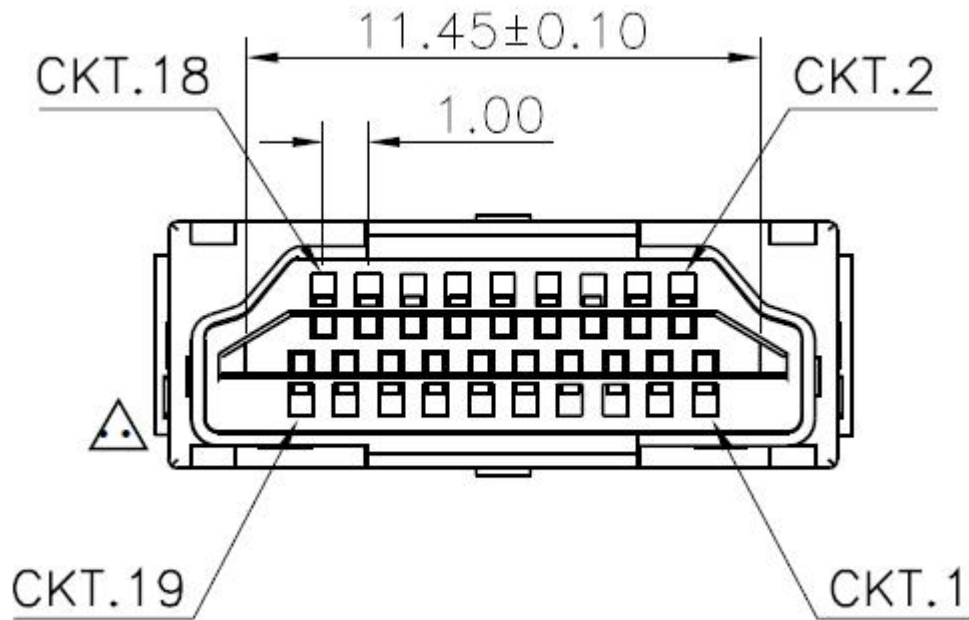

Item	Symbol	Minimum Value	Maximum Value	Unit
Voltage	VCC	4.75	5.25	V
Working Temperature	Top	0	50	°C

Technical Specification:

Item	Description	
	Transmitter (Source)	Receiver (Sink)
HDCP & DDC	HDCP 2.2 Fully Support bi- directional EDID and HDCP communication	
Video Bandwidth	12 Gbps/x4Channel	
Supported Resolution & Distance	480p, 720p, 1080i and 1080p deep color, 4Kp50/60/100/120 and 8Kp50/60 up to 30m	
O/E Converter	4 channel 850 nm VCSEL array	4 CH GaAs PD array
Connector Type	HDMI type A	
Cable Type	Hybrid type with OM3 fiber and copper wire	
Cable Length	15m/20m/30m (with +/- 20cm tolerance) Custom length available.	
Cable Outer Diameter	4.5mm	
Jacket Outer Material	PVC/TPU(Custom)	
Cable Weight TBD	Cable Weight TBD	
Cable Color TBD	Cable Color TBD	
Differential Input	100 ohm (typ)	
Power Consumption	250mW (max)	
Power Supply	Non external power required	

HDMI Type A Pin Definition:

Diagram:

Hybrid Optical Cable Structure:

Ordering Information:

LENGTH	PARTNUMBER/SKU	DESCRIPTION
10m /33ft	BHDC-21MM-010	8K/60Hz,4K/120Hz,48Gbps HDMI Fiber Active Optical Cable (AOC)
15m /50ft	BHDC-21MM-015	8K/60Hz,4K/120Hz,48Gbps HDMI Fiber Active Optical Cable
20m /67ft	BHDC-21MM-020	8K/60Hz,4K/120Hz,48Gbps HDMI Fiber Active Optical Cable
30m /100ft	BHDC-21MM-030	8K/60Hz,4K/120Hz,48Gbps HDMI Fiber Active Optical Cable
40m /131ft	BHDC-21MM-040	8K/60Hz,4K/120Hz,48Gbps HDMI Fiber Active Optical Cable
50m /164ft	BHDC-21MM-050	8K/60Hz,4K/120Hz,48Gbps HDMI Fiber Active Optical Cable
60m /197ft	BHDC-21MM-050	8K/60Hz,4K/120Hz,48Gbps HDMI Fiber Active Optical Cable
70m /230 ft	BHDC-21MM-070	8K/60Hz,4K/120Hz,48Gbps HDMI Fiber Active Optical Cable