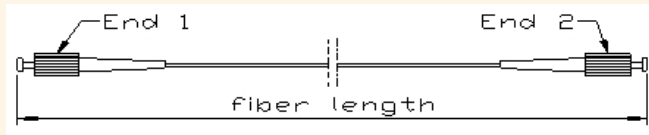

Fiber Length Tolerance	%	± 10
Operating Temperature	°C	-5 to +70
Storage Temperature	°C	-40 to +85

Package Dimensions

Shopping Guide

- Service
- Terms of Use
- Simple shopping process

Payment Delivery

- Payment
- Delivery
- online payment

Company Info

- About Us
- Contact Us
- Jobs

Customer Service

- Service

Privacy Security

- Privacy Policy

Partners&Distributor

alipay PayPal USA_Terahertz Technologies UK CN_RAYSCIENCE LYNCEE onefive

[About Us](#) | [Contact us](#) | [Advertising](#) | [Jobs](#) | [Links](#)

沪ICP备13027087号-1 © 2001-2015 www.oelabs.com. All Rights Reserved. Follow us @ [in](#) [tw](#) [f](#) [g+](#) [YouTube](#)