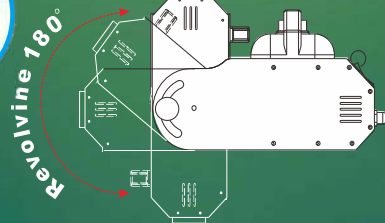

MULTIPLE SMOKE MACHINE (D-074)

VOLTAGE	电 压:	AC110V~120V 60Hz AC220V~240V 50Hz
POWER	功 率:	1500W
CONTROL	控 制:	DMX512/遥控/可调角度(remote control/adjustable angle)
RE-HEATING TIME	预热时间:	5分钟(min)
CAPACITY OF OIL TANK	烟油容量:	5.0KL
SIZE(MM)	尺 寸:	600×260×300mm (L×W×H)
WEIGHT(KG)	重 量:	9.0Kg