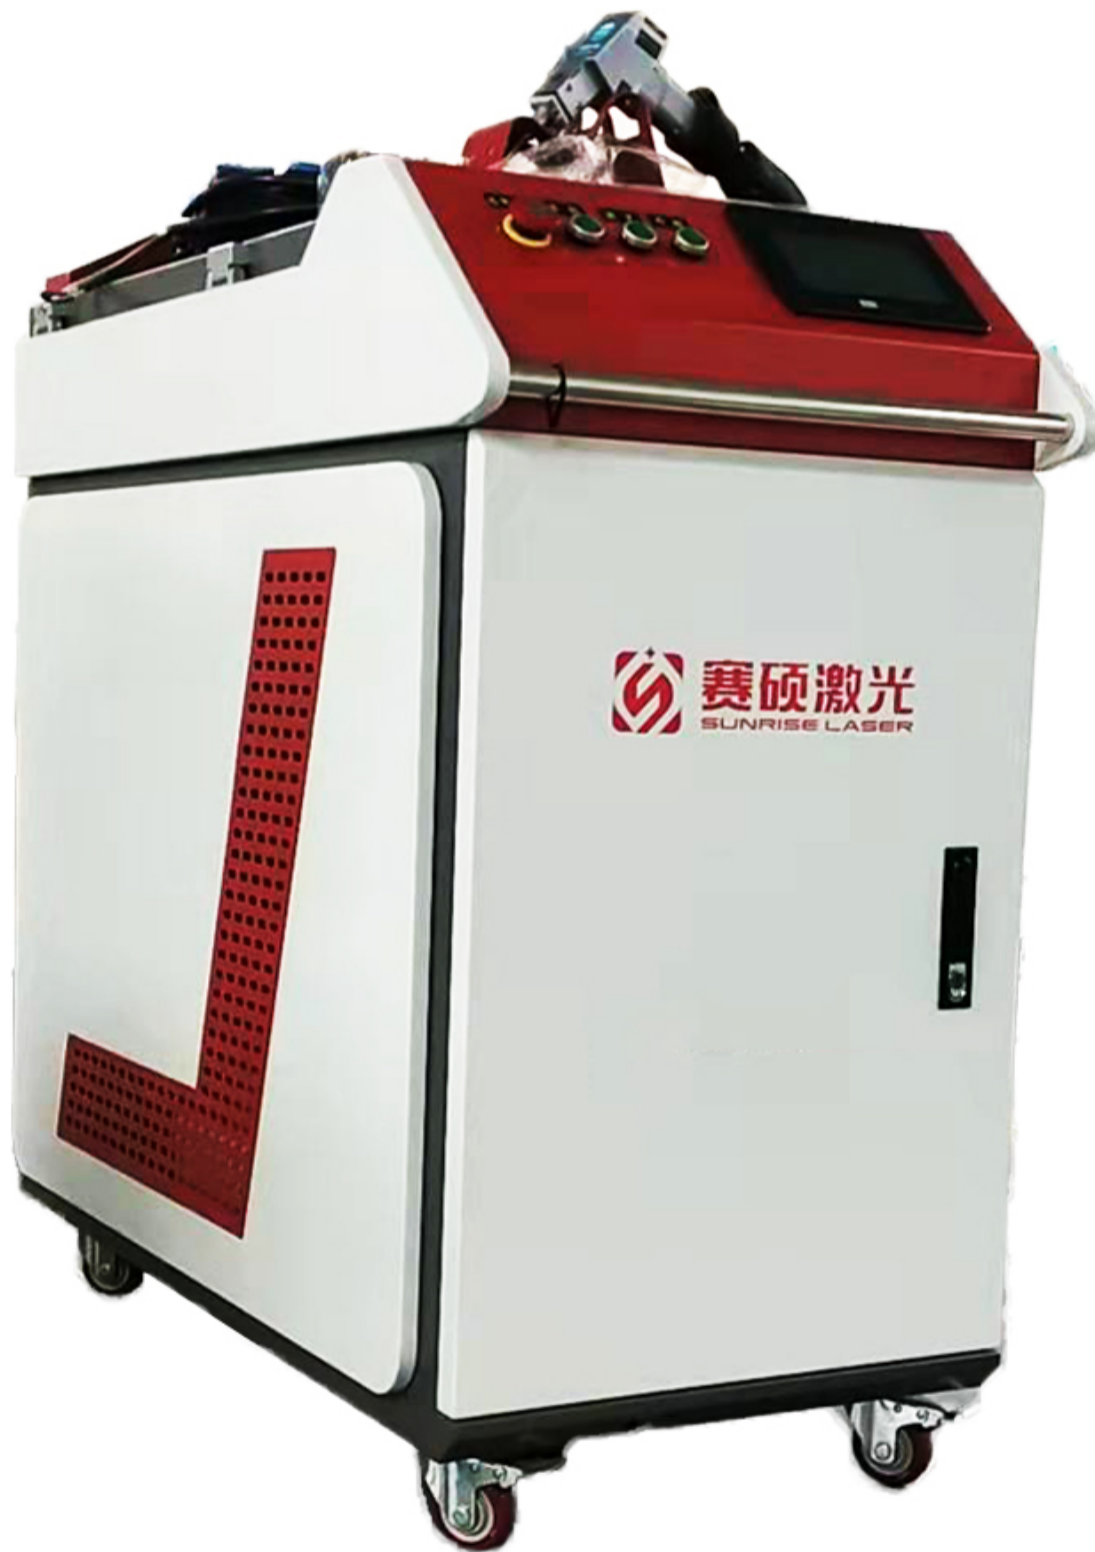

Search

Search

- HOME
- PRODUCTS
- COMPANY PROFILE
- CONTACT US
- NEWS

USD

HOME > PRODUCTS > laser welder > Handheld laser welder > 1500W handheld laser welder-White

1500W handheld laser welder-White

\$ 8500.00 ~ \$ 8800.00/unit
1/unit (Min. Order)

Product Code:
WSS-HW-CW-1500W

OEM:
Available
Sample:
Refuse
Port:
shenzhen port

Payment:
T/T
Place of Origin:
China

Shipping:
Support Express · Sea freight · Land freight · Air freight

Supply Ability:
200 unit per month

Contact Supplier

[Inquiry Basket](#)

Share: [f](#) [t](#) [p](#) [in](#)

[Product Detail](#)

[Question & Answer](#)

Quick Details

- Product name:
Handheld fiber laser welder
- Controlling System:
Built-in English version
- Power supply:
1500W : AC 220V
- Output laser power:
1500W /2000W (optional)

- Power adjustment range:
5~95%
- Laser Type:
Fiber laser
- Laser wavelength:
1070nm±5nm
- Welding depth:
≤1.8~4.0mm
- Service life of laser module:
> 100000 hours
- The length of fiber:
10m
- Pulse width:
0.3-20ms
- Pulse Frequency:
0.5 -100HZ
- Dimensions:
60*120*130cm