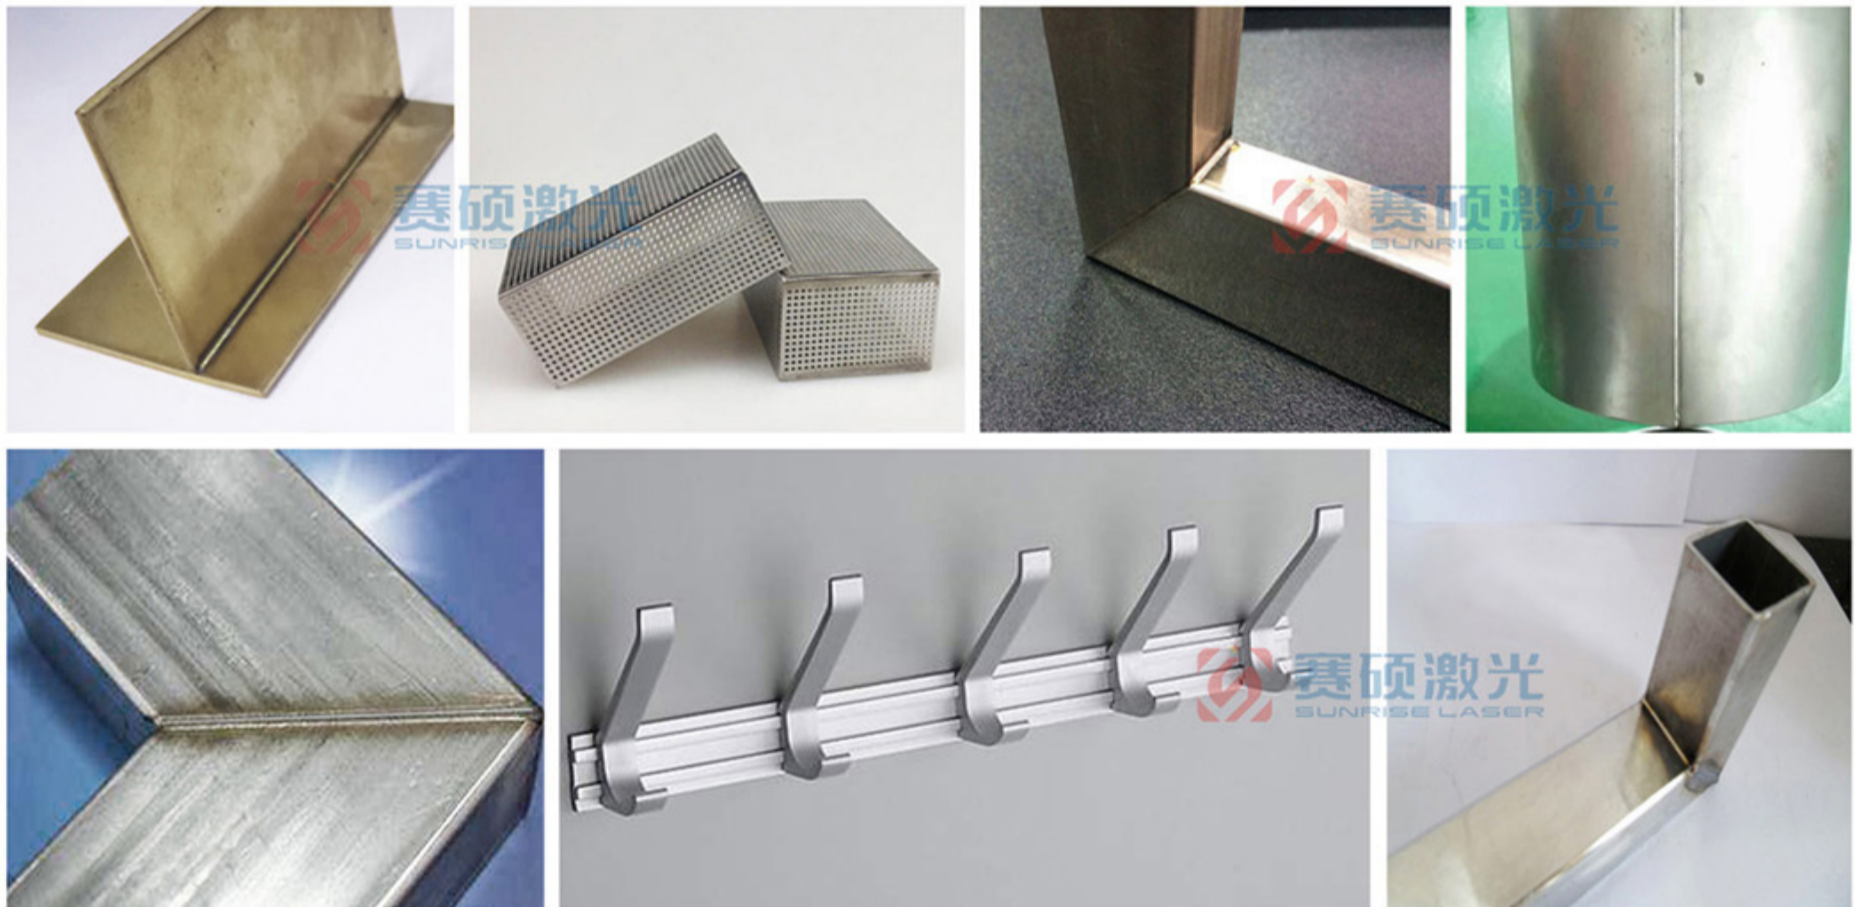

Applicable Material:

stainless steel, iron, carbon steel, galvanized steel, aluminum, etc

SUNRISE LASER

Machine Details