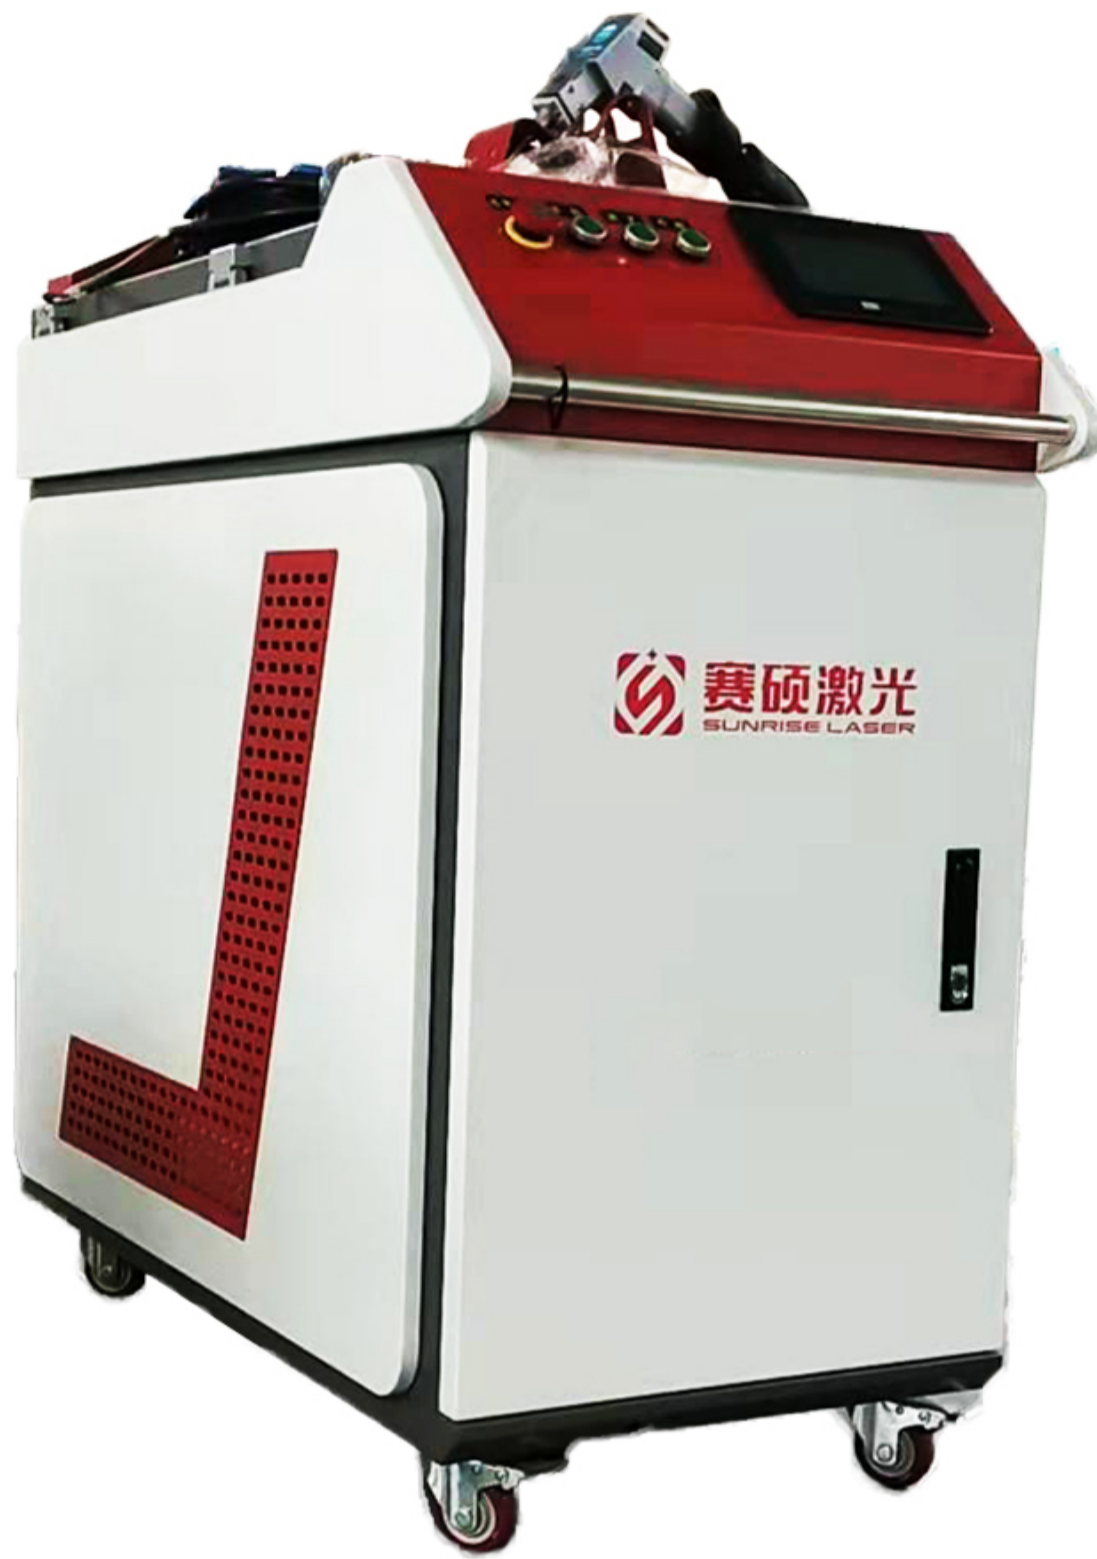

Search

Search

- HOME
- PRODUCTS
- COMPANY PROFILE
- CONTACT US
- NEWS

USD

HOME > PRODUCTS > laser welder > Handheld laser welder > 1500W handheld laser welder-White

1500W handheld laser welder-White

\$ 8500.00 ~ \$ 8800.00/unit
1/unit (Min. Order)

Product Code:
WSS-HW-CW-1500W

OEM:
Available
Sample:
Refuse
Port:
shenzhen port

Payment:
T/T
Place of Origin:
China

Shipping:
Support Express · Sea freight · Land freight · Air freight

Supply Ability:
200 unit per month

Contact Supplier

[Inquiry Basket](#)

Share: [f](#) [t](#) [p](#) [in](#)

[Product Detail](#)

[Question & Answer](#)

Quick Details

- Product name:
Handheld fiber laser welder
- Controlling System:
Built-in English version
- Power supply:
1500W : AC 220V
- Output laser power:
1500W /2000W (optional)

- Power adjustment range:
5~95%
- Laser Type:
Fiber laser
- Laser wavelength:
1070nm±5nm
- Welding depth:
≤1.8~4.0mm
- Service life of laser module:
> 100000 hours
- The length of fiber:
10m
- Pulse width:
0.3-20ms
- Pulse Frequency:
0.5 -100HZ
- Dimensions:
60*120*130cm