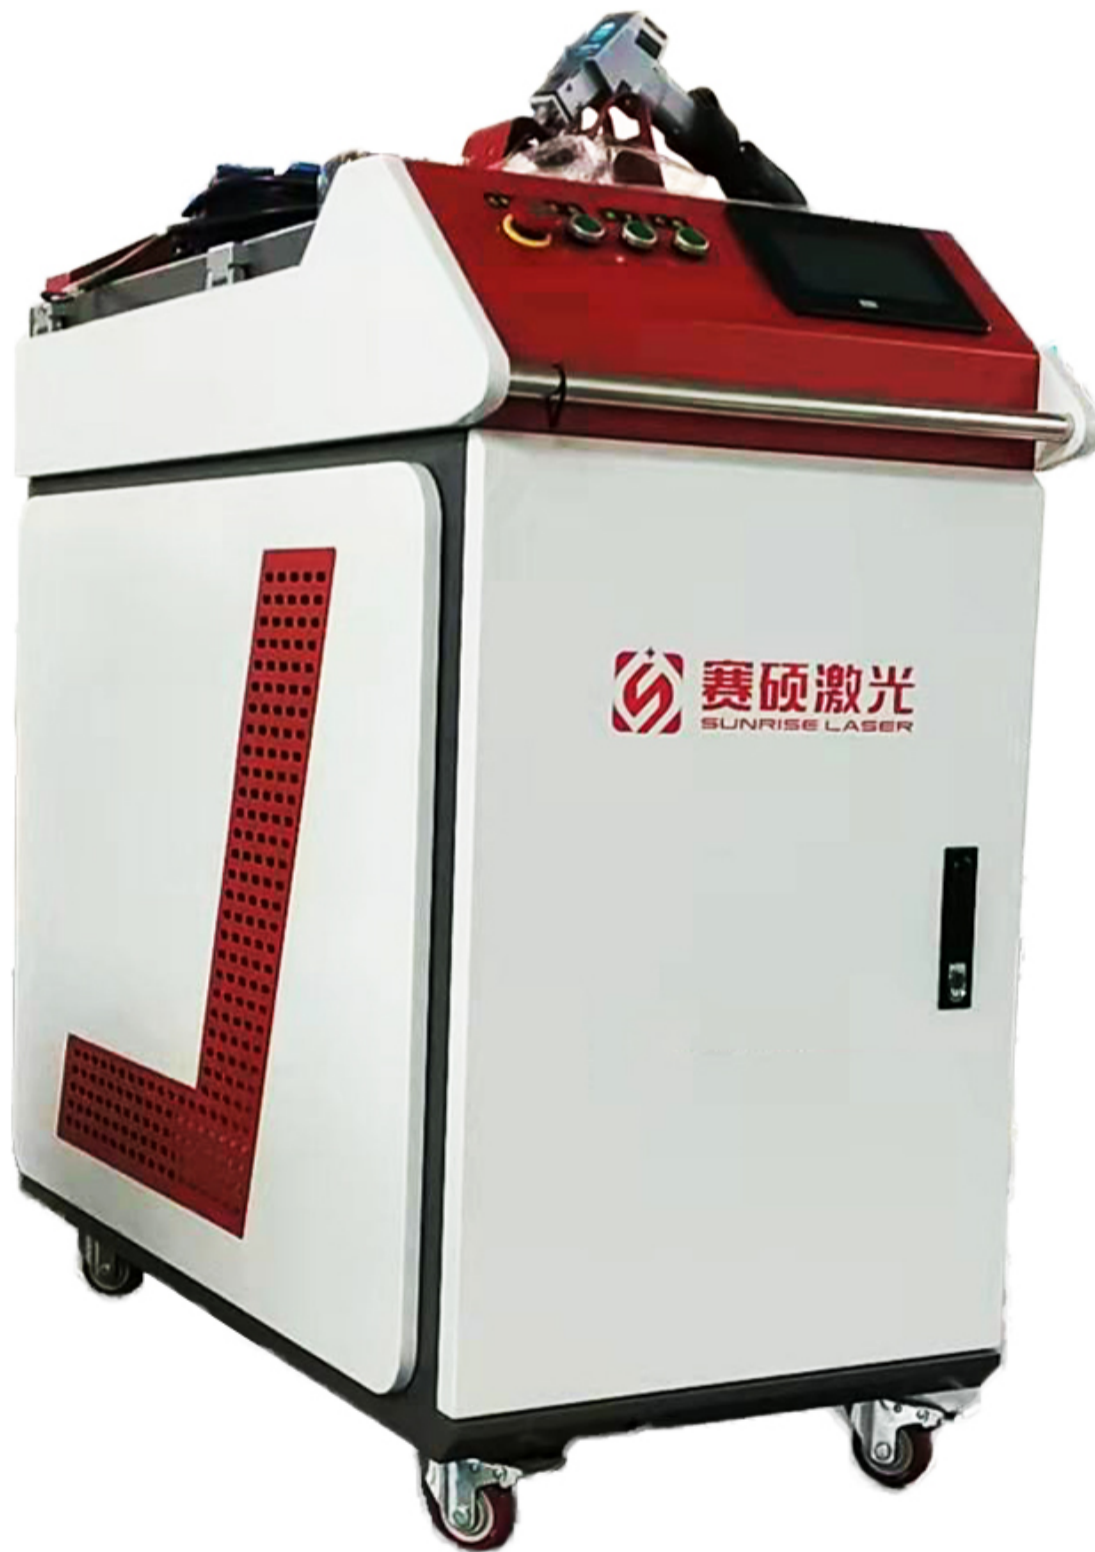

Search

Search

- HOME
- PRODUCTS
- COMPANY PROFILE
- CONTACT US
- NEWS
- Հայերեն լեզուն
- USD

HOME > PRODUCTS > laser welder > Handheld laser welder > 1000W handheld laser welder-white

Hi! How can we help you?

Hi! How can we help you?

Hi! How can we help you?

Hi! How can we help you?

Hi! How can we help you?

Hi! How can we help you?

1000W handheld laser welder-white

\$ 6000.00 ~ \$ 6800.00/unit
1/unit (Min. Order)

Contact Supplier

[Inquiry Basket](#)

Share: [f](#) [t](#) [p](#) [in](#)

[Product Detail](#)

[Question & Answer](#)

Quick Details

- Product name:
Handheld fiber laser welder
- Controlling System:
Built-in English version
- Power supply:
1000W : AC 220V
- Output laser power:
1000W /1500W (optional)