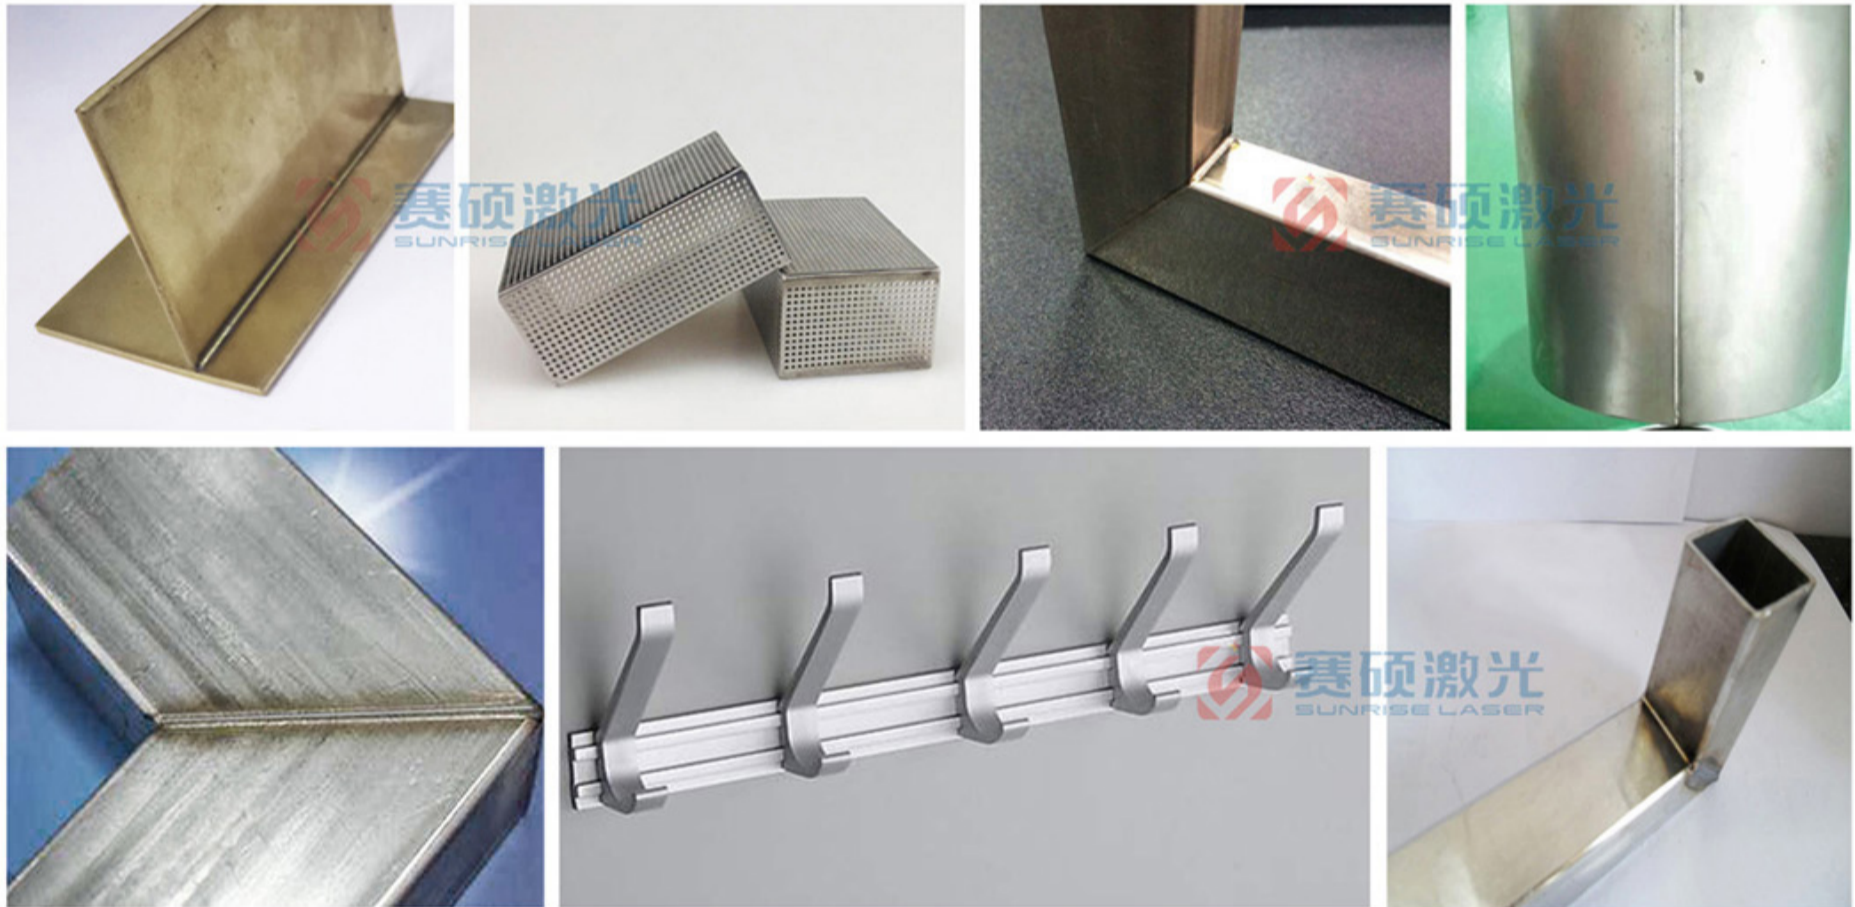

Applicable Material:

stainless steel, iron, carbon steel, galvanized steel, aluminum, etc

SUNRISE LASER

Machine Details