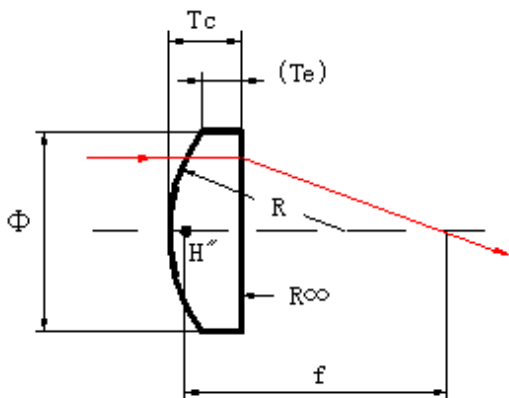

A coating

Ravg<0.5% @350-700 nm

B coating

Ravg<0.5% @650-1050 nm

C coating

Ravg<0.5% @1050-1620 nm

RELATED PRODUCTS

[6.0 mm Dia x 10.0 mm FL, Plano-Convex, A coating](#)
[\(6_0_mm_dia_x_10_0_mm_fl_plano_convex_a_coating-
details.aspx\)](#)