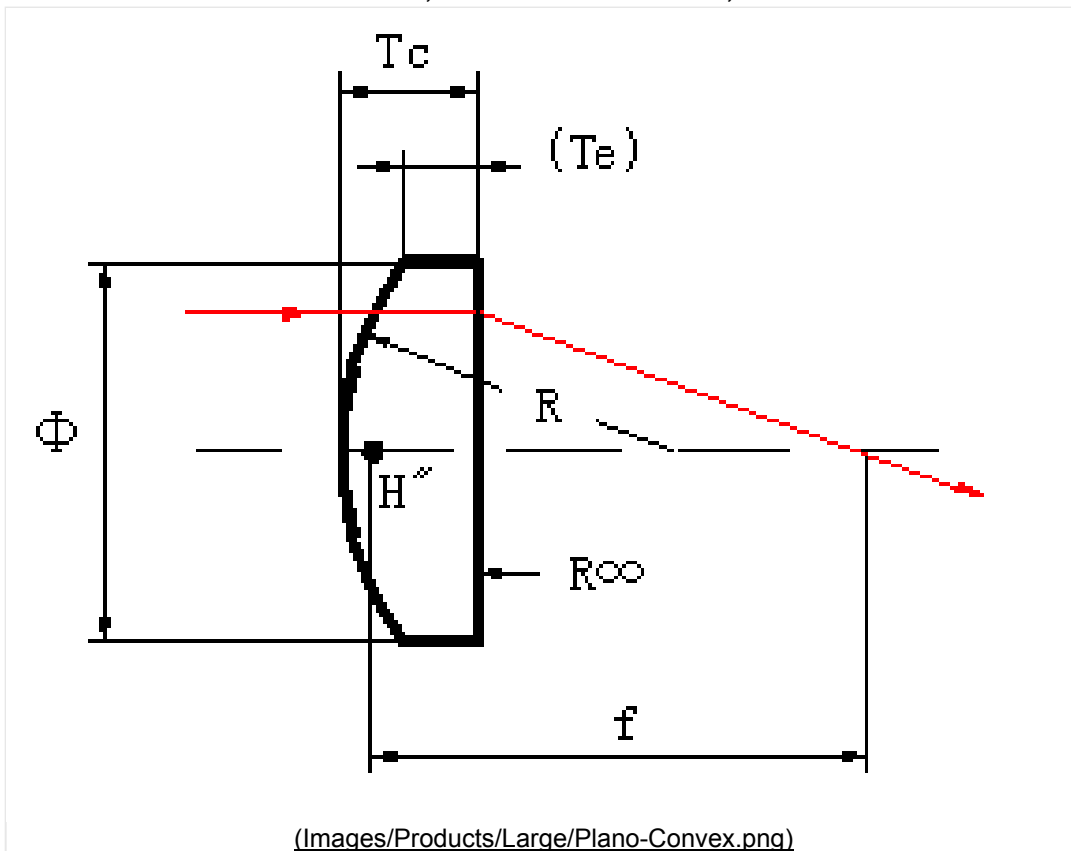

6.0 MM DIA X 10.0 MM FL, PLANO-CONVEX, UNCOATED

[\(-vendor.aspx\)](#)

SKU: 01PCX-060-10-1

\$9.00

Specifications of 6.0 mm Dia x 10.0 mm FL, Plano-Convex, Uncoated

Diameter (mm) :	6.00 mm
Focal Length (mm) :	10.00 mm
R :	5.15 mm
Tc :	2.46 mm
Te :	1.50 mm