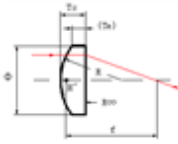

A coating

Ravg<0.5% @350-700 nm

B coating

Ravg<0.5% @650-1050 nm

C coating

Ravg<0.5% @1050-1620 nm

RELATED PRODUCTS

[6.0 mm Dia x 10.0 mm FL, Plano-Convex, A coating](#)
[\(6_0_mm_dia_x_10_0_mm_fl_plano_convex_a_coating-
details.aspx\)](#)

[\(6_0_mm_dia_x_10_0_mm_fl_plano_convex_a_coating-
details.aspx\)](#) **\$14.00**

[6.0 mm Dia x 10.0 mm FL, Plano-Convex, B coating](#)
[\(6_0_mm_dia_x_10_0_mm_fl_plano_convex_b_coating-
details.aspx\)](#)