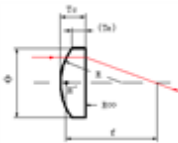

[6.0 mm Dia x 10.0 mm FL, Plano-Convex, B coating](#)
[(6_0_mm_dia_x_10_0_mm_fl_plano_convex_b_coating-
details.aspx)](#)

[(6_0_mm_dia_x_10_0_mm_fl_plano_convex_b_coating-
details.aspx)](#) **$14.00**