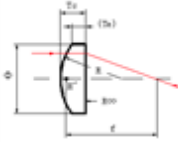

A coating

Ravg<0.5% @350-700 nm

B coating

Ravg<0.5% @650-1050 nm

C coating

Ravg<0.5% @1050-1620 nm

RELATED PRODUCTS

[6.0 mm Dia x 10.0 mm FL, Plano-Convex, A coating](#)
[\(6_0_mm_dia_x_10_0_mm_fl_plano_convex_a_coating-
details.aspx\)](#)

[\(6_0_mm_dia_x_10_0_mm_fl_plano_convex_a_coating-
details.aspx\)](#) **\$14.00**

[6.0 mm Dia x 10.0 mm FL, Plano-Convex, B coating](#)
[\(6_0_mm_dia_x_10_0_mm_fl_plano_convex_b_coating-
details.aspx\)](#)