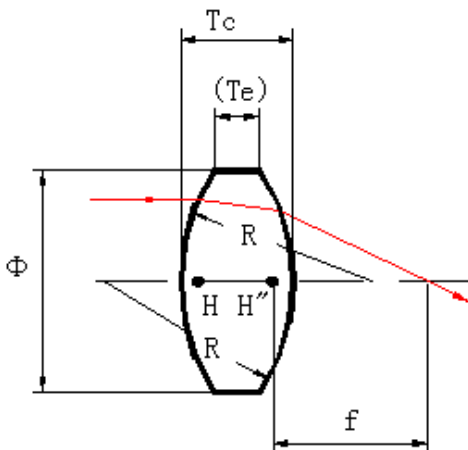

[Bi-Convex \(/bi_convex-list.aspx\)](/bi_convex-list.aspx)

[N-BK7 Bi-Convex](#)

N-BK7 BI-CONVEX

BK7 Bi-Convex Lenses

Bi-Convex

Material	N-BK7	
Design Wavelength	633 nm (n=1.515)	
Surface Quality	40-20 scratch-Dig	
Power/Irregularity	S1, 1.5λ/0.25λ	
	S2 (plano), 0.5λ	
Centration	≤ 3 arc min	
Clear Aperture	>90%	
Chamfer	0.20 Max, face width at 45 deg for all sharp edges	
Dia tol	+0/-0.1	
Thick tol	± 0.1	
FL tol	± 1%	
BBAR coatings	A coating	Ravg<0.5% @350-700 nm
	B coating	Ravg<0.5% @650-1050 nm
	C coating	Ravg<0.5% @1050-1620 nm

View As

Show 100 Per pages

Sort By

PART NUMBER (SKU)	DESCRIPTION	PRICE	
01BCX060-12-1 (6_0_mm_dia_x_12_0_mm_fl_bi_convex_uncoate details.aspx)	6.0 mm Dia x 12.0 mm FL, Bi-Convex, Uncoated (6_0_mm_dia_x_12_0_mm_fl_bi_convex_uncoate details.aspx)	\$10.00	Add To Cart