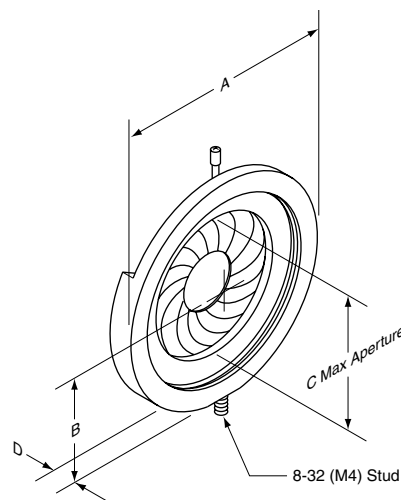

Mounted Iris Diaphragms

Unmounted Iris Diaphragms

In addition to Mounted Iris Diaphragms we also offer a range of Unmounted Iris Diaphragms listed below.

Catalog Number	Aperture Max./Min. (mm)	Outside Dia.	Price US
53-1988	12.0/0.8	19.8	$38.00
53-1996	25.0/0.8	37.0	$45.00
53-2002	36.0/1.2	50.0	$58.00
53-2010	50.0/2.0	70.0	$104.00

- Opto-mechanics
- Breadboards & Rails
- Mounting Hardware
- Mirror & Component Mounts
- Manual Micro Positioners
- Motorized Positioners

Mounted Iris Diaphragms - Standard

Catalog Number	Description	A (mm)	B (mm)	Max Aperture C (mm)	Min Aperture (mm)	D (mm)	Price US
53-2473	Mounted Iris Diaphragm, 12 mm Dia, Metric	30.0	14.5	12.0	0.8	6	$45.00
61-2473	Mounted Iris Diaphragm, 12 mm Dia, Inch	30.0	14.5	12.0	0.8	6	$45.00
53-2481	Mounted Iris Diaphragm, 25 mm Dia, Metric	47.0	23.0	25.0	0.8	6.5	$59.00
61-2481	Mounted Iris Diaphragm, 25 mm Dia, Inch	47.0	23.0	25.0	0.8	6.5	$59.00
53-2499	Mounted Iris Diaphragm, 36 mm Dia, Metric	60.0	29.5	36.0	1.2	7.5	$79.00
61-2499	Mounted Iris Diaphragm, 36 mm Dia, Inch	60.0	29.5	36.0	1.2	7.5	$79.00
53-2507	Mounted Iris Diaphragm, 50 mm Dia, Metric	80.0	39.5	50.0	2.0	9.0	$149.00
61-2507	Mounted Iris Diaphragm, 50 mm Dia, Inch	80.0	39.5	50.0	2.0	9.0	$149.00