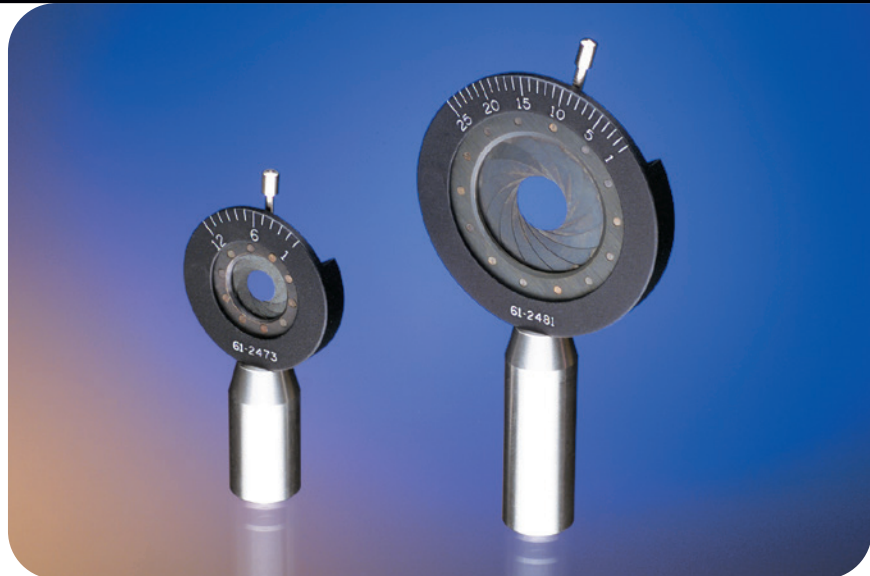

# Mounted Iris Diaphragms

- *With graduated scales*
- *Threaded stud for post mounting*
- *Metric and Inch versions available*
- *Continuously variable iris*

- Optics
- Lenses
- Mirrors & Beamsplitters
- Prisms & Polarizers
- Filters
- Pinholes

The Ealing range of Mounted Iris Diaphragms are lever operated and offer a continuous variable diameter aperture in a range of four sizes. Two versions are available, a standard and unmounted iris diaphragms which have a minimum closed aperture and a new zero aperture. The standard models are supplied in a black anodized aluminum mount which has a laser engraved scale indicating aperture size. The fixed stud in their base is either M4 or 8-32 (catalog numbers prefixed by 53- have metric M4 studs while 61- denotes an 8-32 inch thread). They can be mounted on a Half-inch Post. Unmounted Iris Diaphragms are listed in the sidebar opposite.

## Mounted Iris Diaphragms