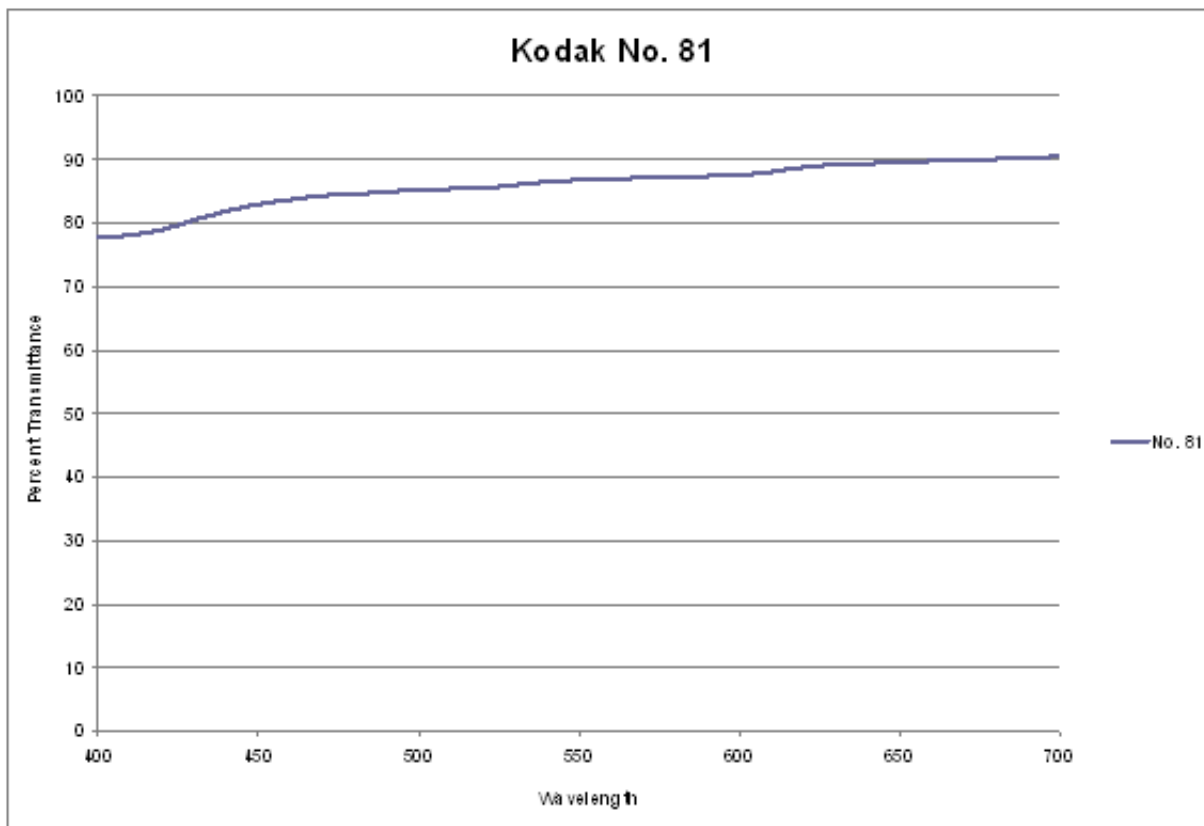

Quality, Affordable Full Service Fabricator

Newport Industrial Glass, Inc.
Newport Glass Works, Ltd.
Aquatic Optics, Inc.

www.newportglass.com

Welcome to Newport Glass's Web Site

[Home](#) | [Capabilities & Services](#) | [Materials](#) | [Applications](#) | [Customer Service Hotline](#)

1. INTRODUCTION

2. DISCLAIMER

3. CONVERSION FILTERS

- BLUE SERIES LIGHT BALANCING FILTERS

[80A](#),
[80B](#), [80C](#), [80D](#)

- AMBER SERIES LIGHT BALANCING FILTERS

[85](#),
[85N3](#), [85N6](#),
[85N9](#), [85B](#), [85C](#)

4. LIGHT BALANCING FILTERS

- YELLOWISH LIGHT BALANCING FILTERS

[81](#), [81A](#),
[81B](#),
[81C](#),
[81D](#),
[81EF](#)

- BLUEISH LIGHT BALANCING FILTERS

[82](#), [82A](#),
[82B](#), [82C](#)

5. NEUTRAL DENSITY FILTER

[96](#) (OD offered = 0.1, 0.2, 0.3, 0.4, 0.5, 0.6, 0.7, 0.8, 0.9)

Kodak Filter No. 81

nm	T%	nm	T%	nm	T%	nm	T%
400	77.7	500	85.3	600	87.6	700	90.5
410	78.1	510	85.4	610	88.1		
420	79.0	520	85.5	620	88.8		
430	80.5	530	86.0	630	89.2		
440	81.9	540	86.5	640	89.4		
450	83.0	550	86.8	650	89.5		
460	83.7	560	87.0	660	89.8		
470	84.3	570	87.1	670	90.0		
480	84.6	580	87.1	680	90.1		
490	84.9	590	87.4	690	90.3		

Data Source: Kodak Photographic Filters Handbook, copyright Eastman Kodak Company, 1990

The numerical data is provided as general information and may be subject to either subsequent changes or to clerical errors. Please verify the information for accuracy before relying on it.

Copyright pending 2008: Newport Industrial Glass, Inc.