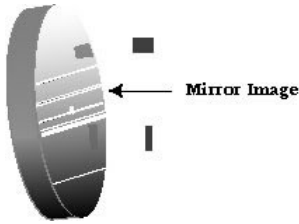

Custom Only

Low setup costs compared to conventional reticle artwork.

Darkfield Only

Patterns: Small holes preferably less than 100µm and narrow slits, preferably less than 50µm wide, any length.

Substrates: Edmund Optics Tech Spec™ or Commercial Quality or other suitable first surface mirror, per customer choice.